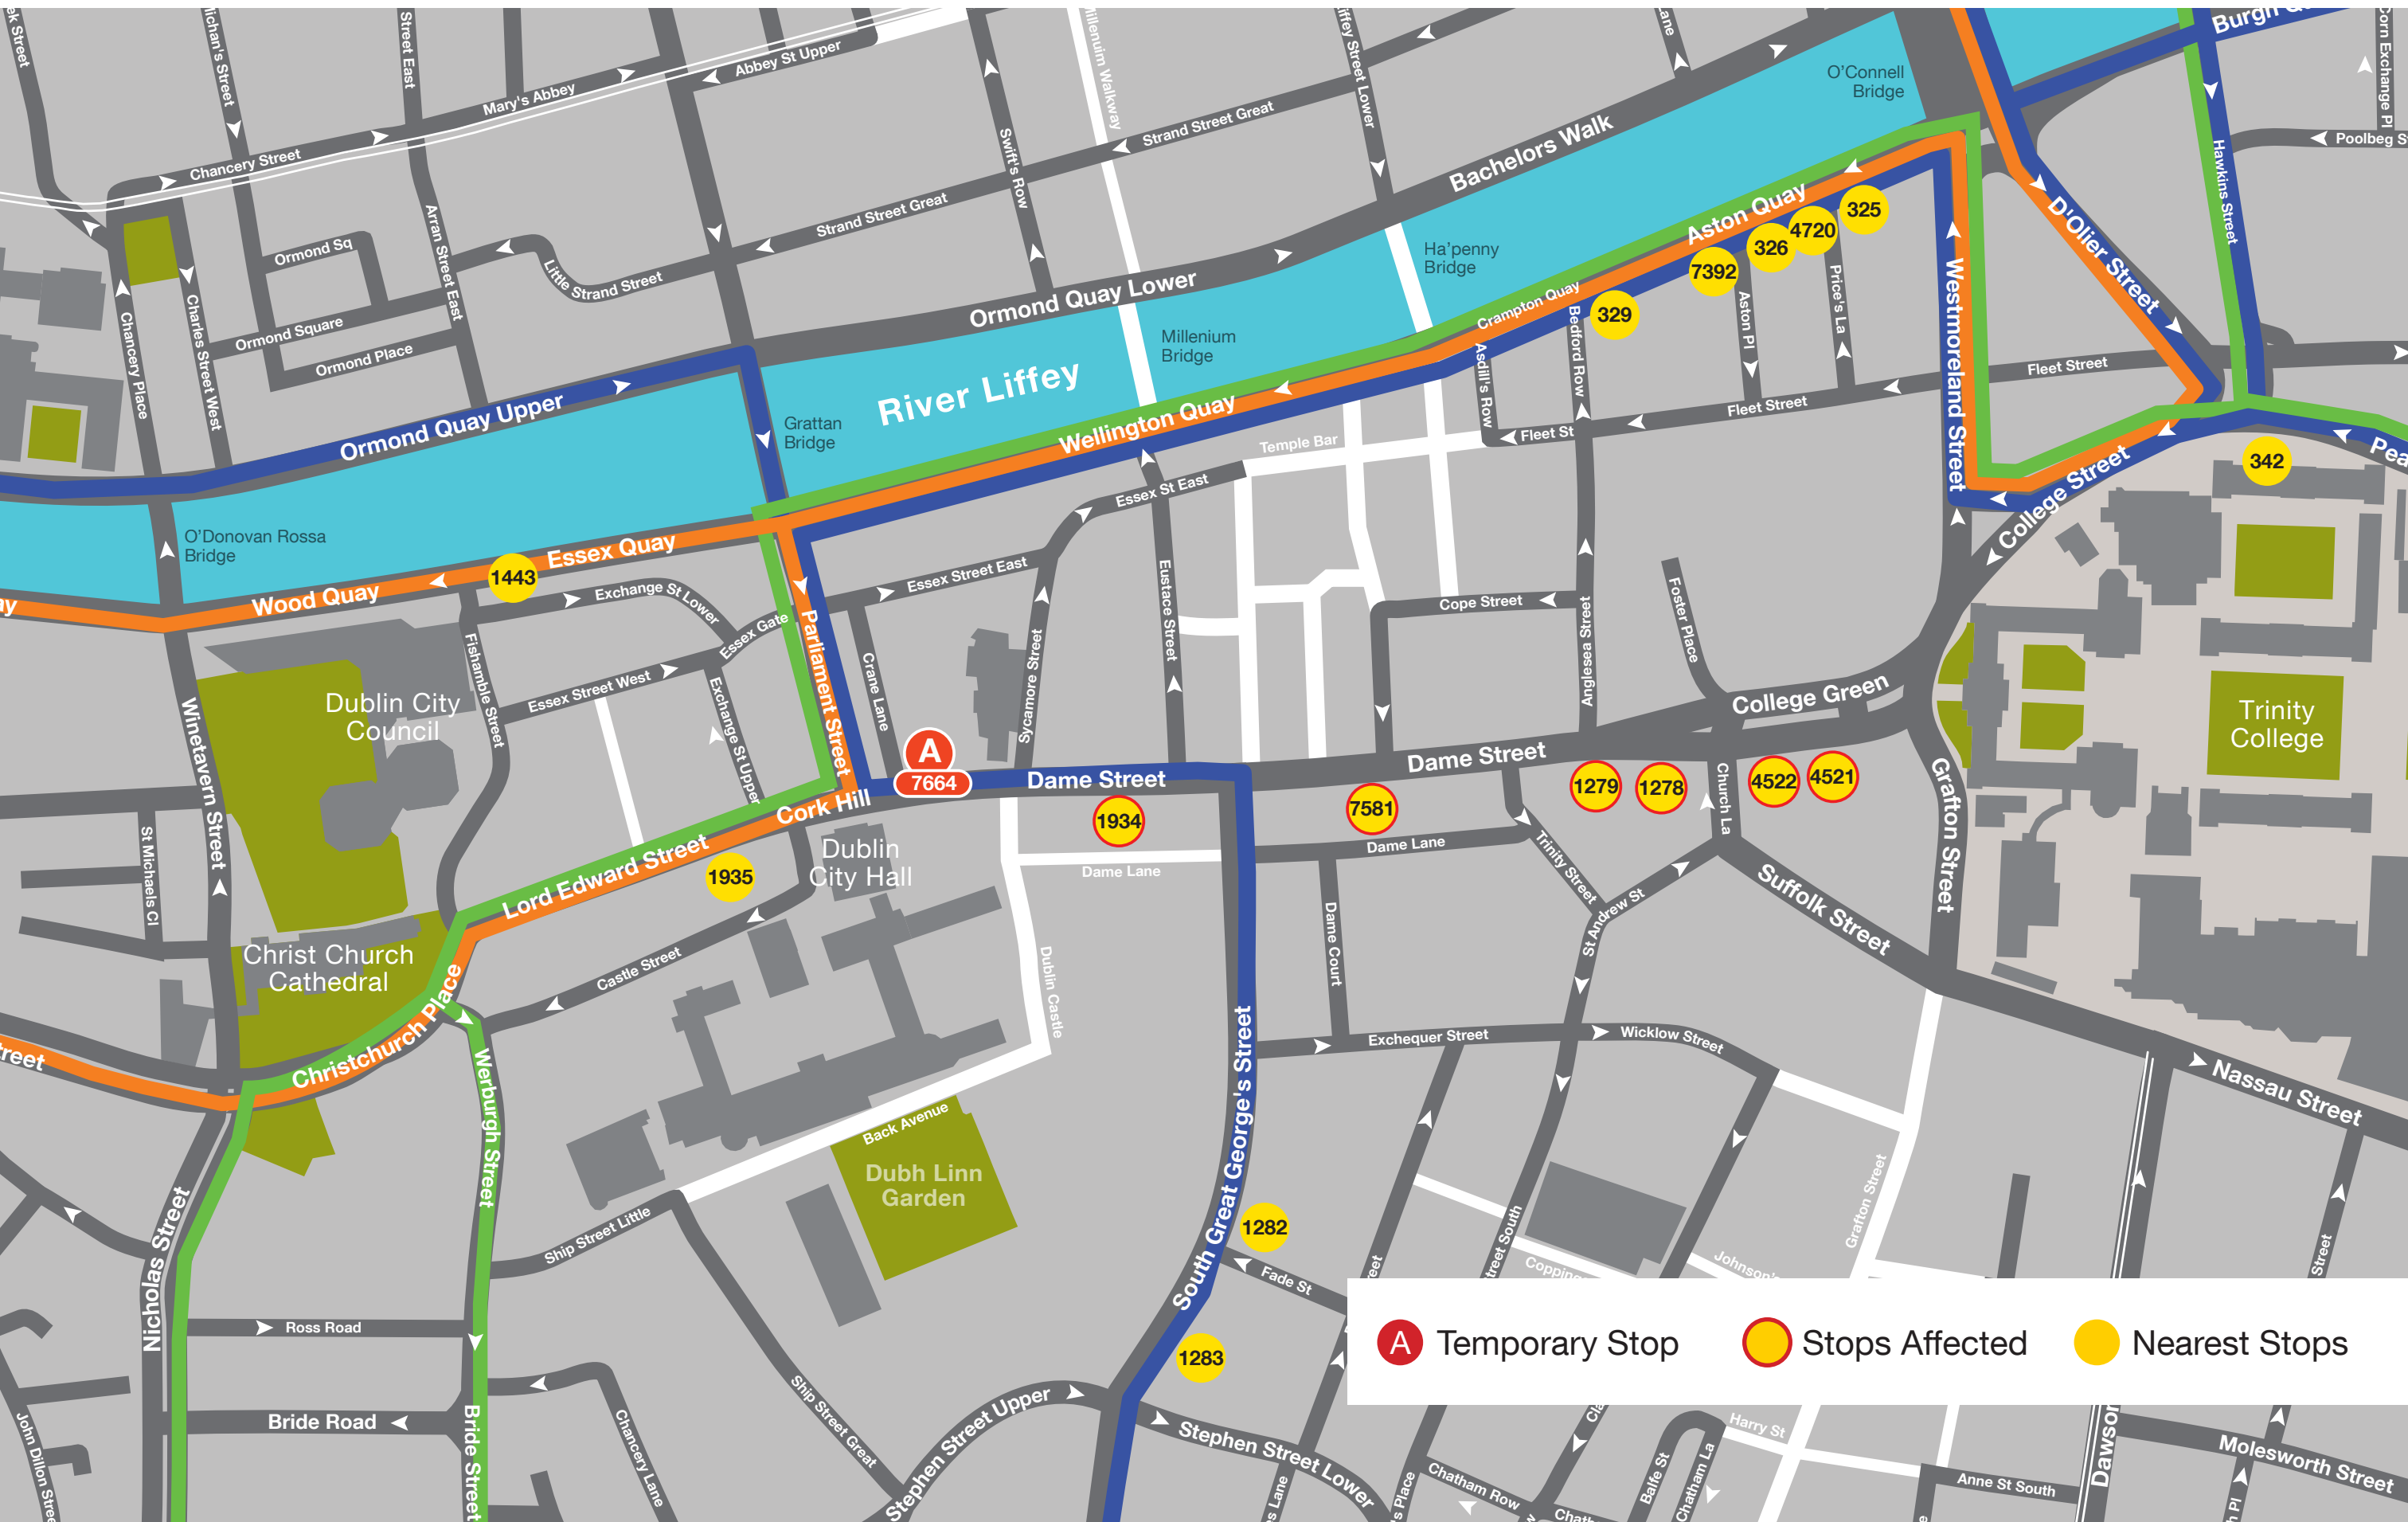

College Green Diversions Southbound

George's Street Routes: 9, 14, 15/a/b, 16, 65/b, 68/a, 83, 122, 140

Patrick Street Routes: 27, 49, 54a, 56a, 77a, 150, 151

James Street Routes: 13, 40, 123, 747

A Temporary Stop **●** Stops Affected **●** Nearest Stops