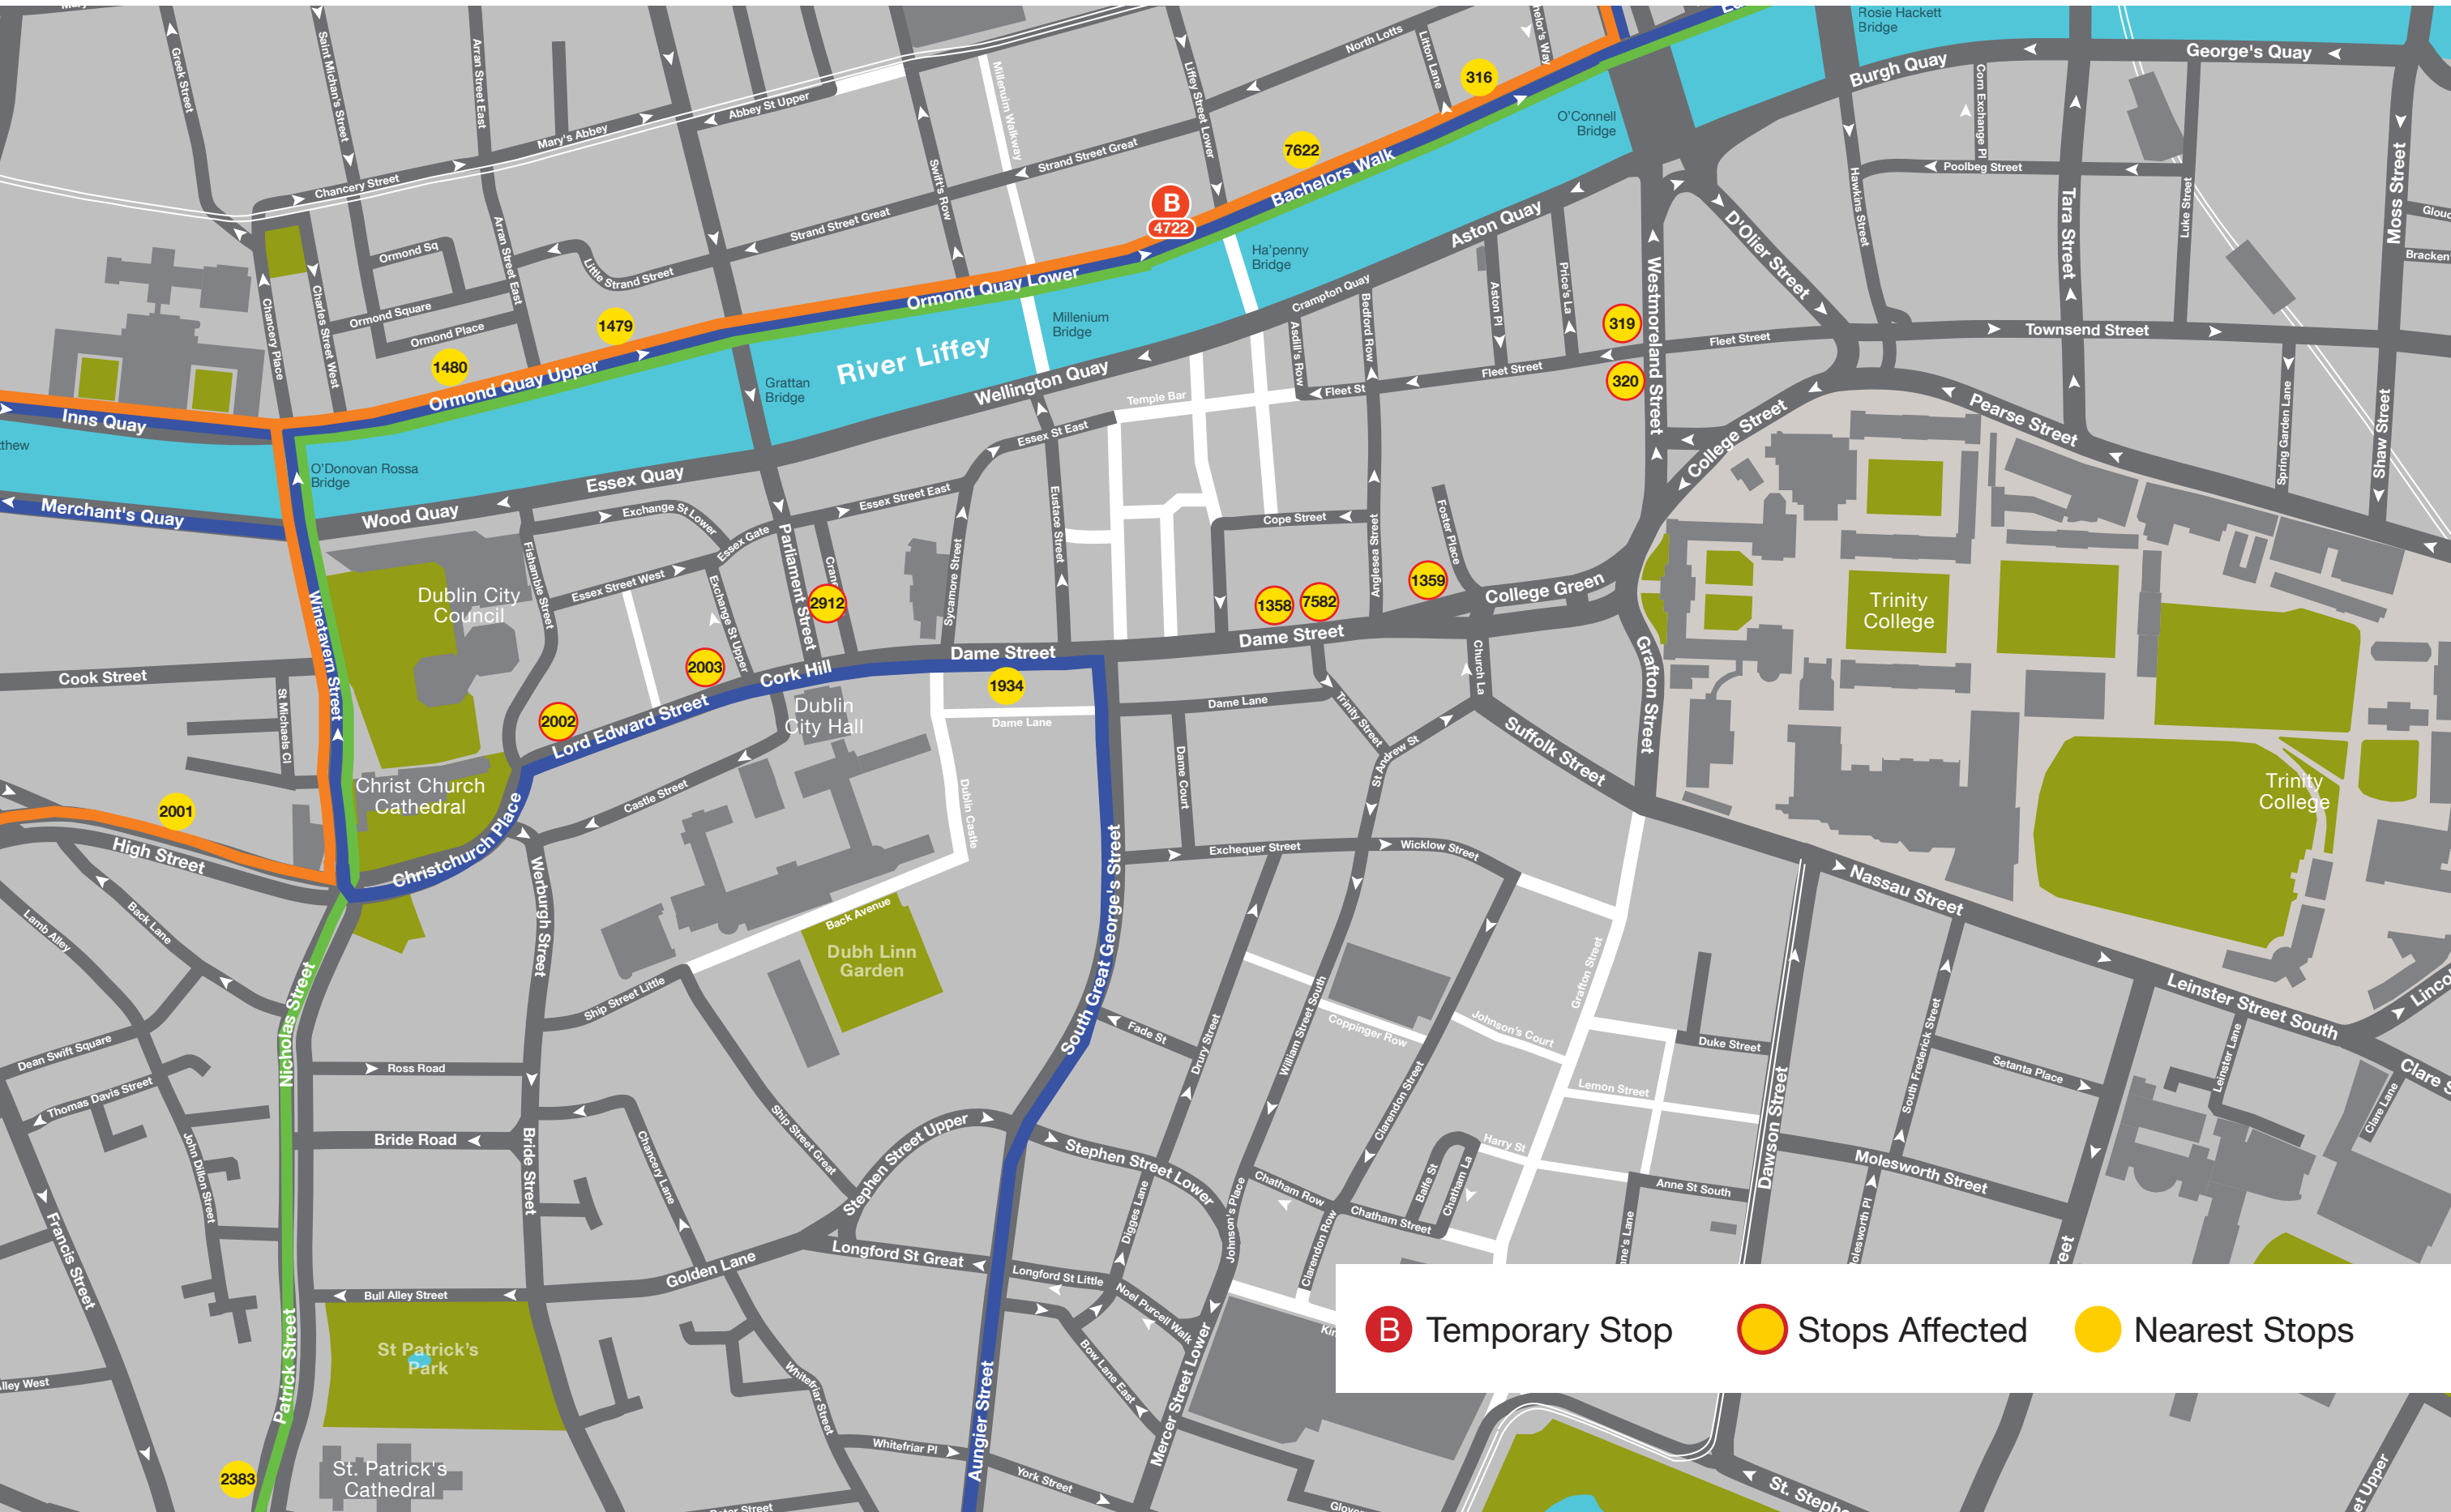

College Green Diversions Northbound

George's Street Routes: 9, 14, 15/a/b, 16, 65/b, 68/a, 83, 122, 140

Patrick Street Routes: 27, 49, 54a, 56a, 77a, 150, 151

James Street Routes: 13, 40, 123, 747

Routes 69 & 79/a will divert to Bachelors Walk, O'Connell Bridge and continue to their respective terminus. Route 747 will depart Heuston Station, divert to north quays, O'Connell Street and back on to normal route.

B Temporary Stop **Yellow Circle** Stops Affected **Yellow Circle** Nearest Stops