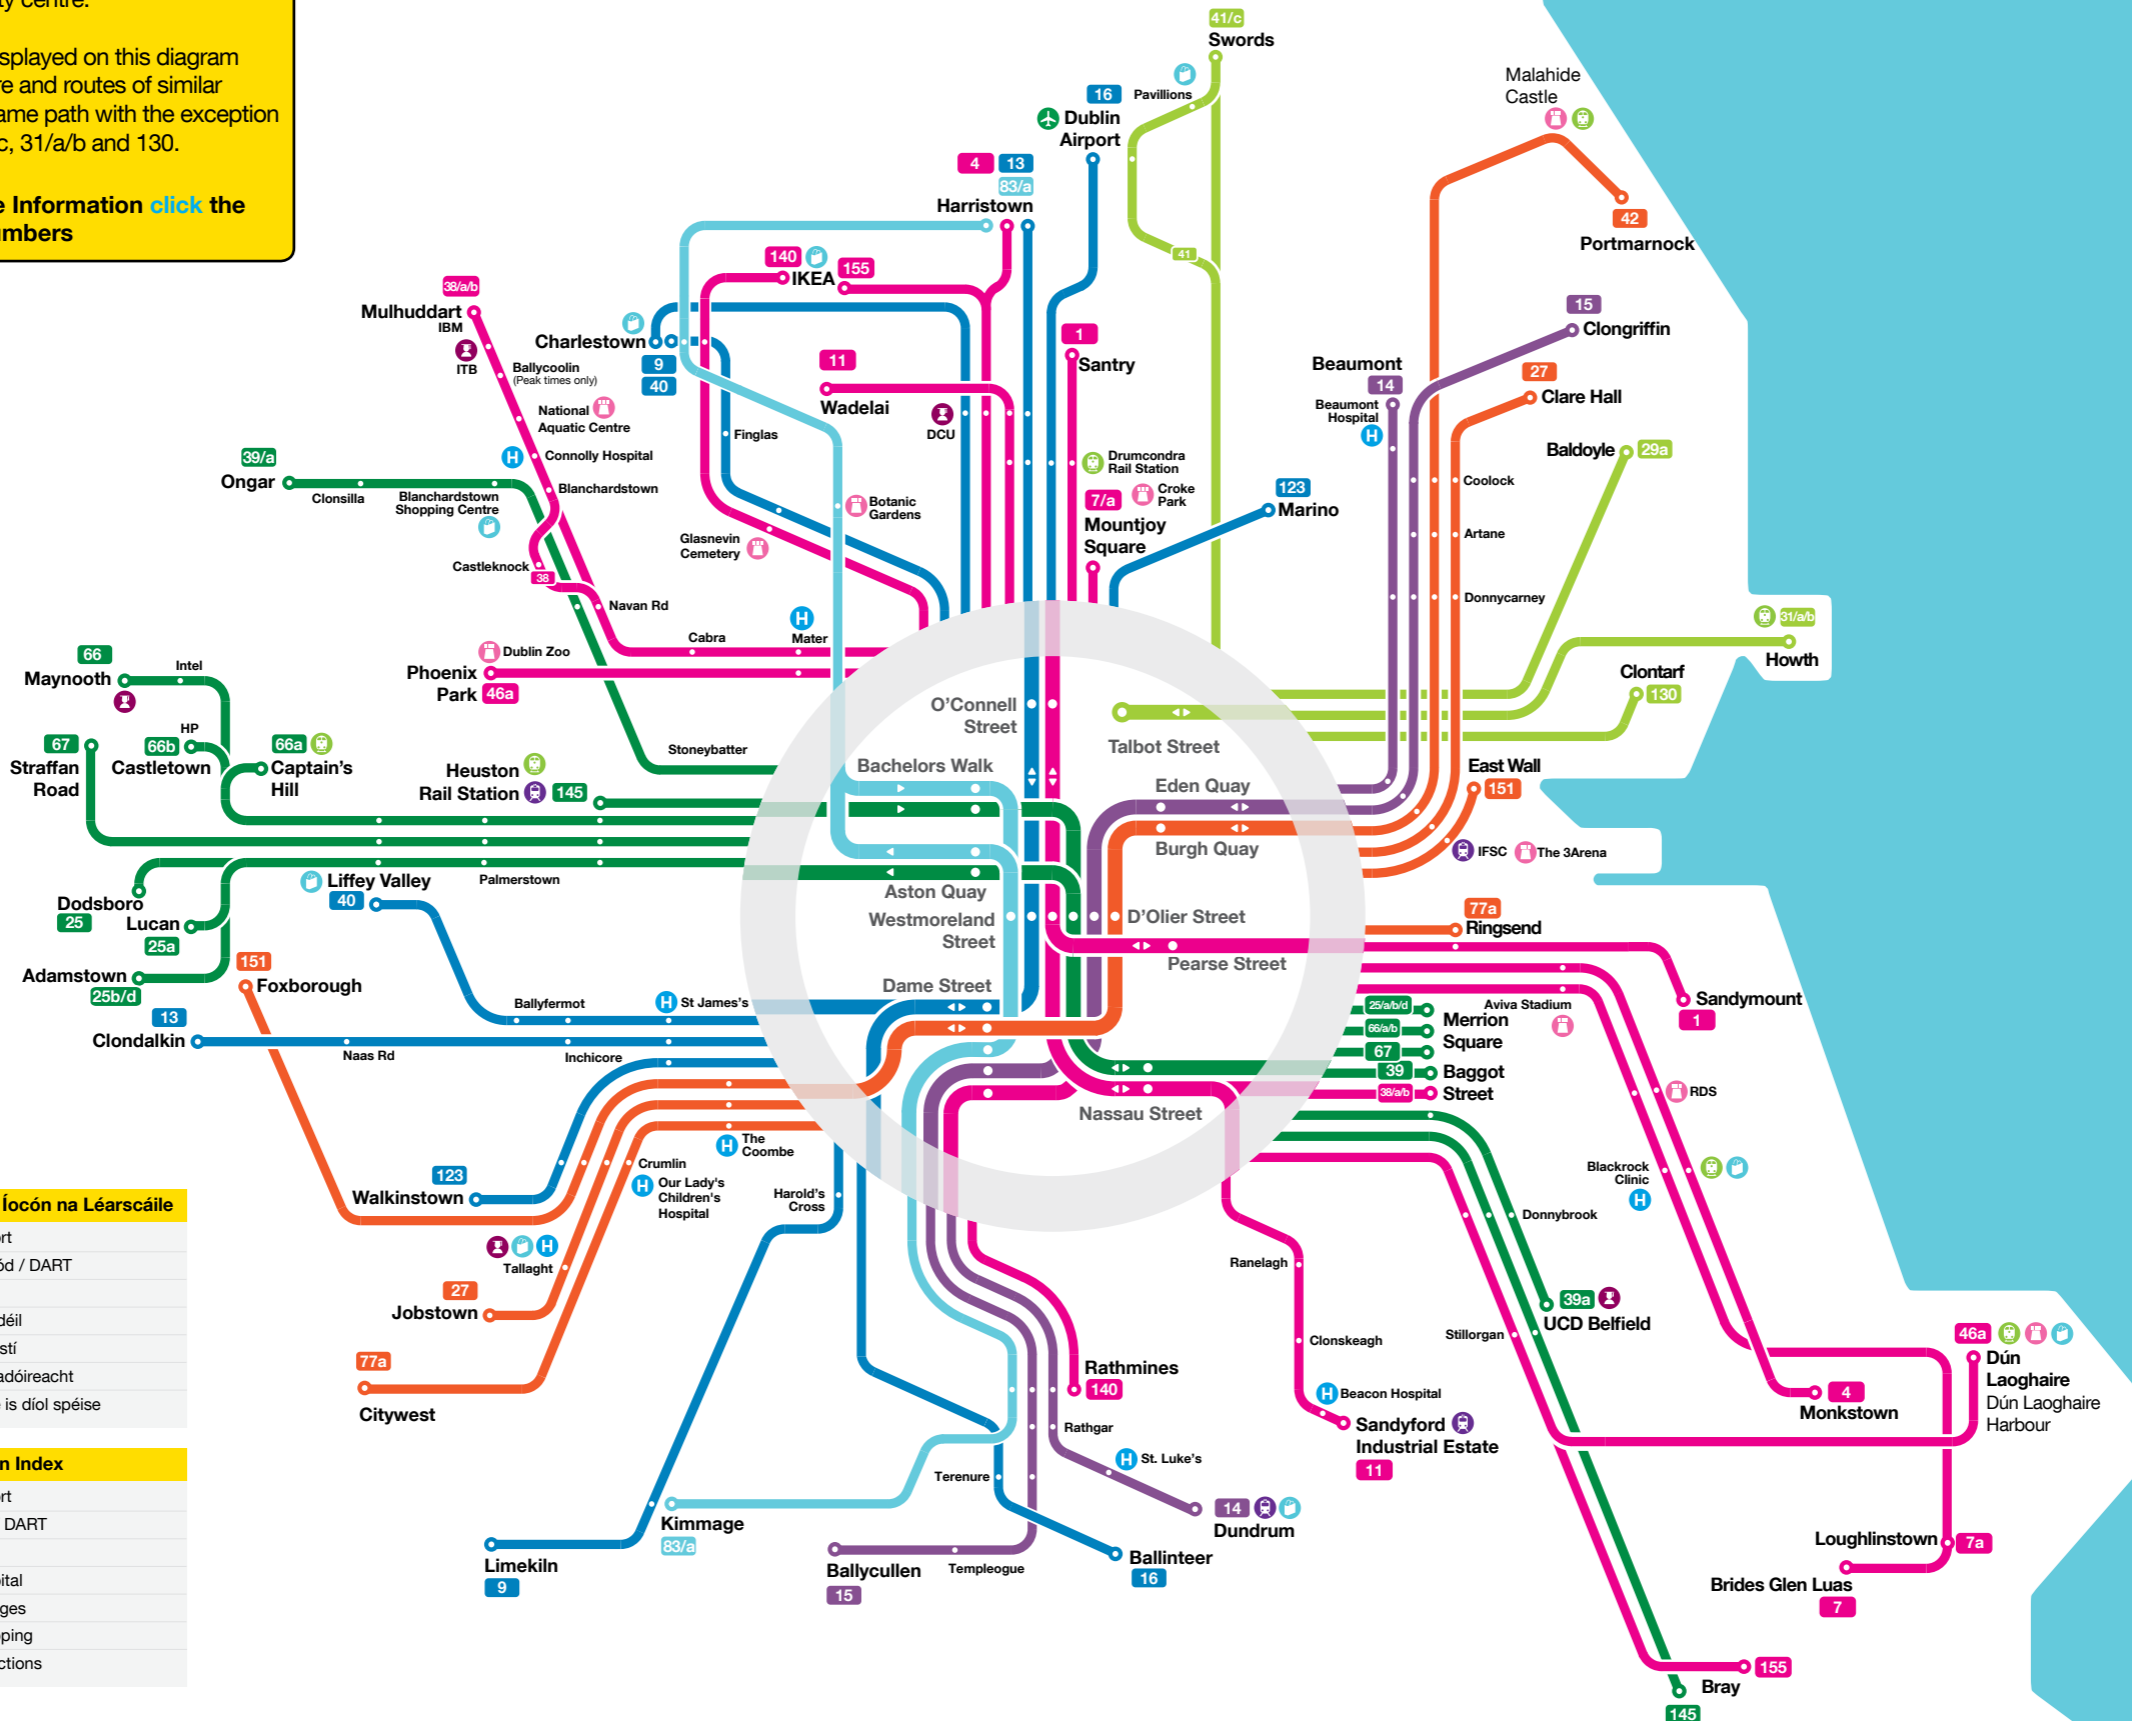

Dublin Bus Core Dublin Bus Routes

This diagram shows the core routes operating in and out of the city centre.

Most bus routes displayed on this diagram cross the city centre and routes of similar colour follow the same path with the exception of Routes 29a, 41/c, 31/a/b and 130.

For Timetable Information [click the Bus Route numbers](#)

Innéacs Íocón na Léarscáile

- Aerfort
- Iarnród / DART
- Luas
- Ospidéal
- Coláistí
- Siopadóireacht
- Nithe is díol spéise

Map Icon Index

- Airport
- Rail / DART
- Luas
- Hospital
- Colleges
- Shopping
- Attractions