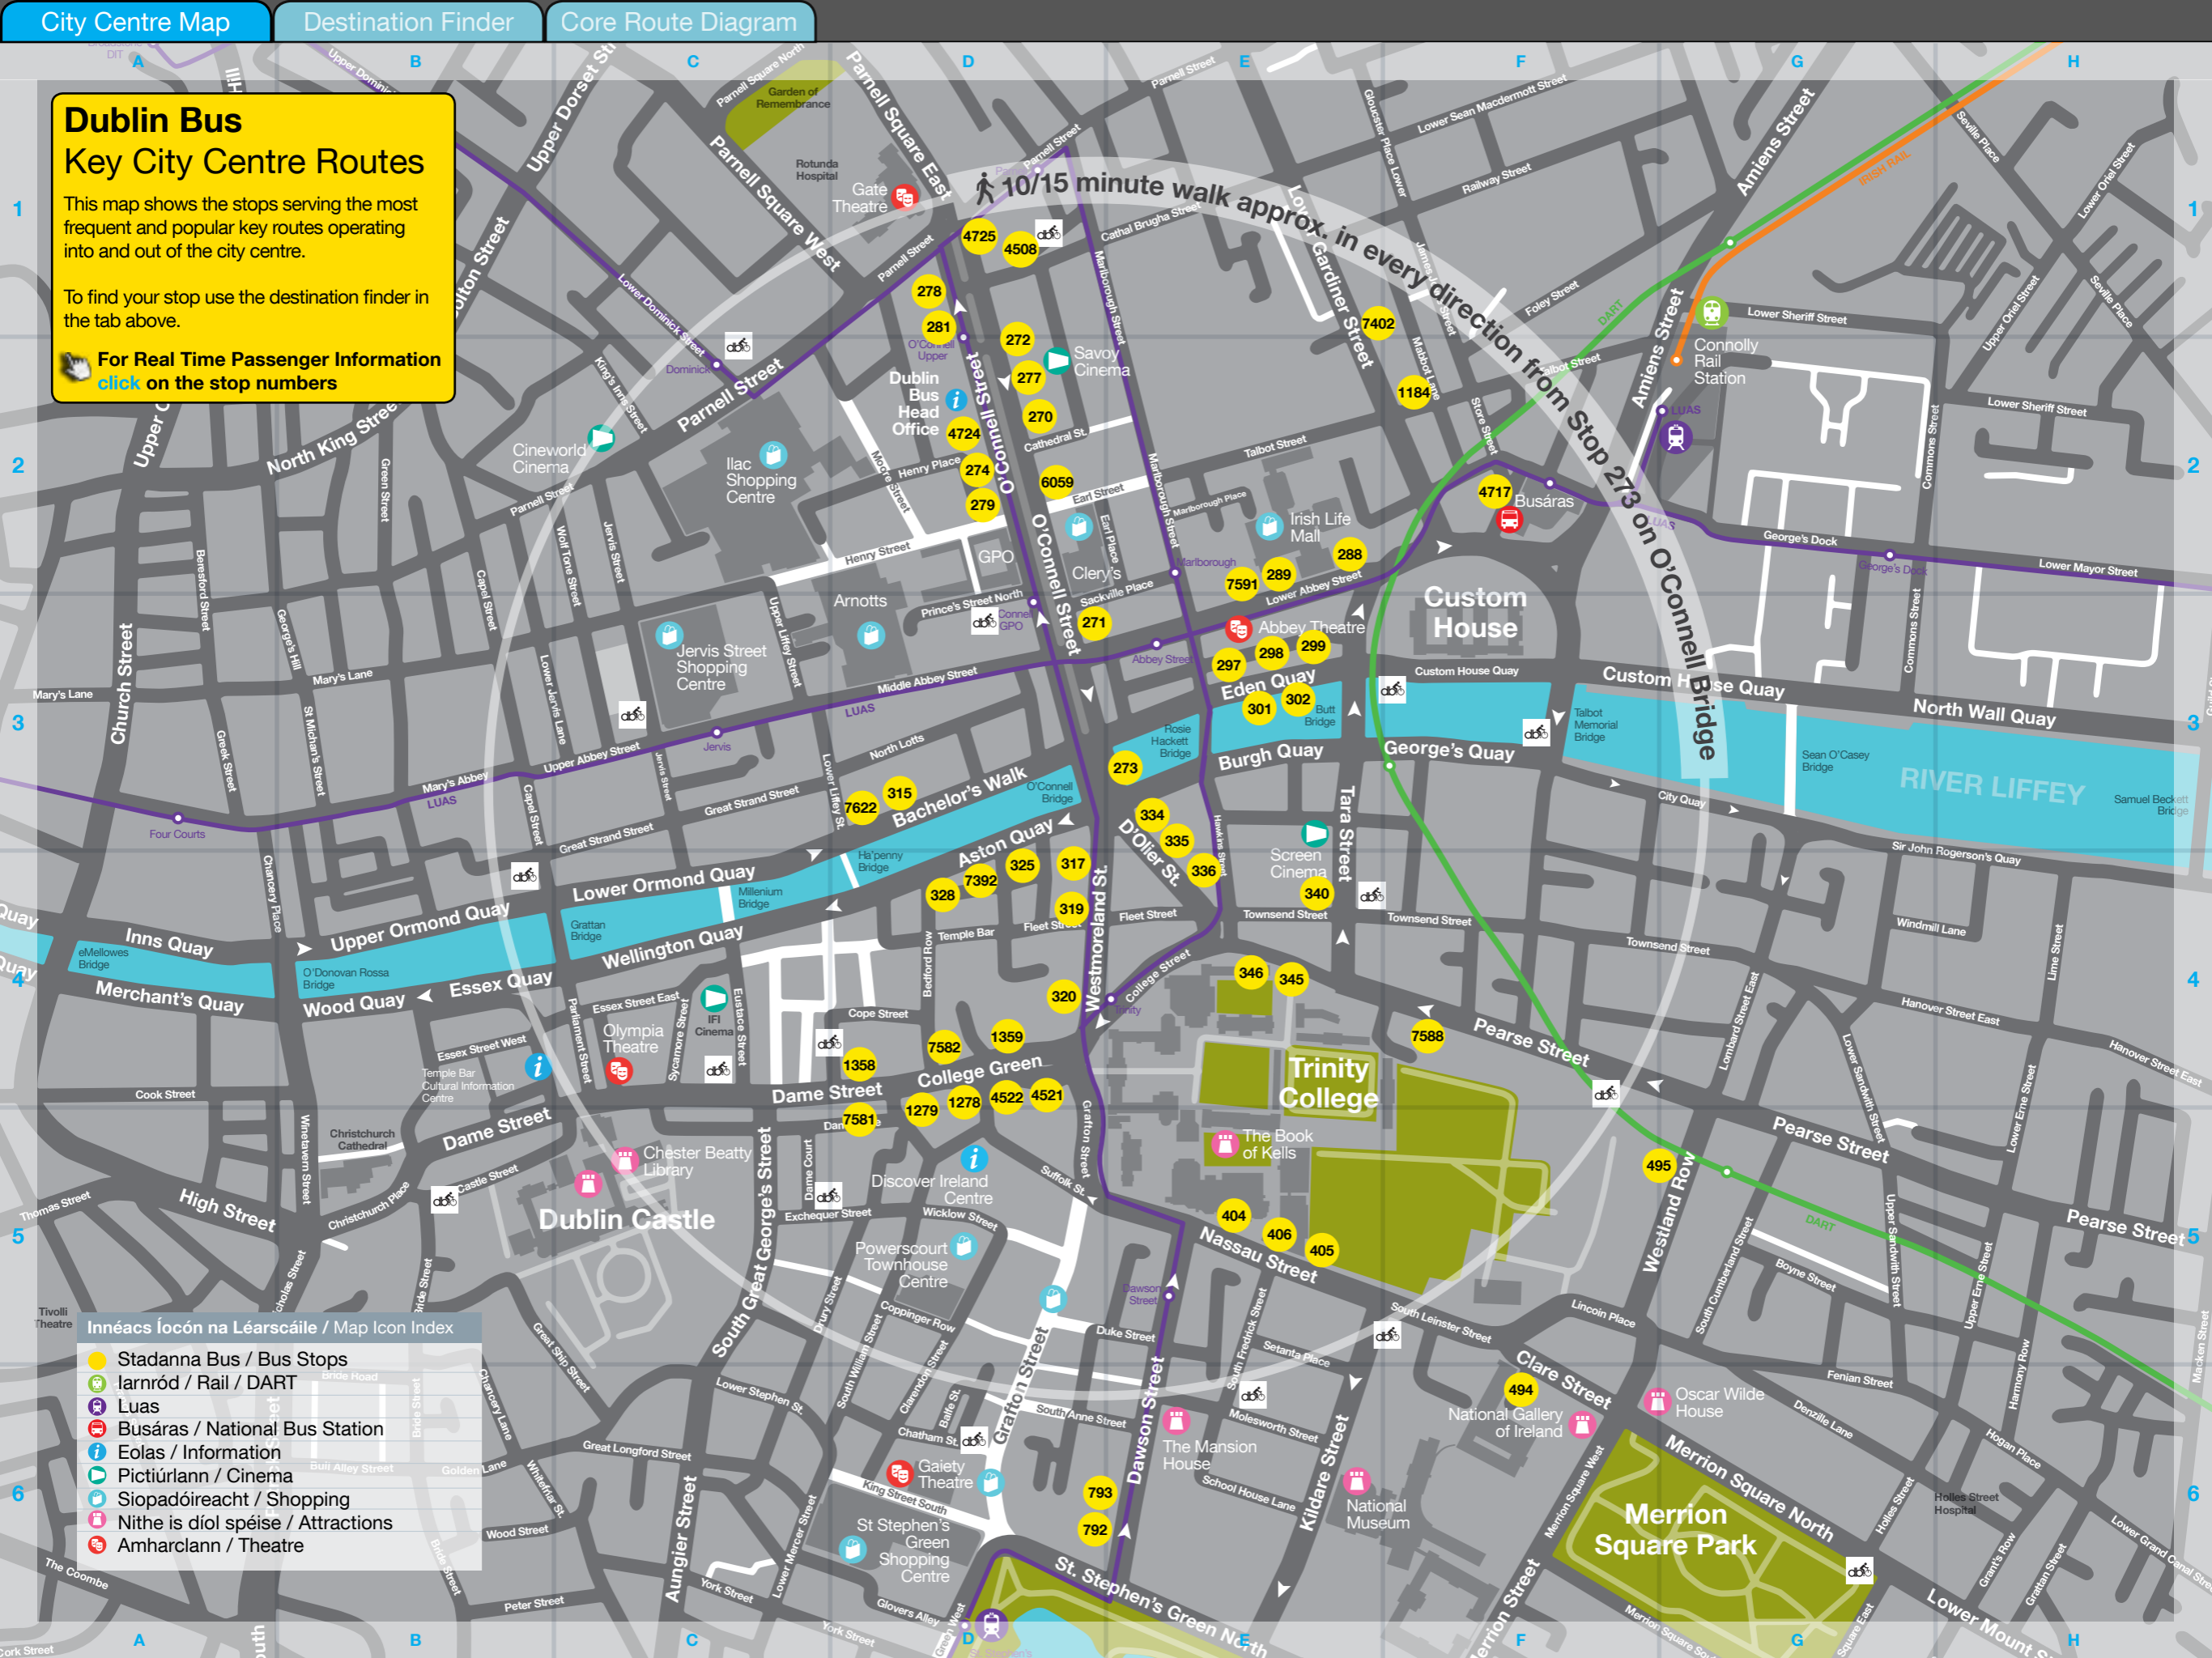

Dublin Bus Key City Centre Routes

This map shows the stops serving the most frequent and popular key routes operating into and out of the city centre.

To find your stop use the destination finder in the tab above.

For Real Time Passenger Information [click on the stop numbers](#)

10/15 minute walk approx. in every direction from Stop 273 on O'Connell Street

Innéacs Íocón na Léarscáile / Map Icon Index

- Stadanna Bus / Bus Stops
- Iarnród / Rail / DART
- Luas
- Busáras / National Bus Station
- Eolas / Information
- Pictiúrlann / Cinema
- Siopadóireacht / Shopping
- Nithe is díol spéise / Attractions
- Amharclann / Theatre

Dublin Bus Key City Centre Routes

Use the index and grid reference to find the right stop on the city centre map.

The stop number shown on the map also appears on the top of the bus stop to help you find your stop more easily.

Route Destination	Bus Route	Stop Number	Grid Ref
Finglas Village	40	1358	D4
	40	319	D4
	40	279	D2
Glasnevin Cemetery	40	1358	D4
	40	319	D4
	40	279	D2
	140	7582	D4
	140	274	D2
Guinness Storehouse	13, 40	270	D2
	13, 123, 40	335	E3
	13, 40	4521	D4
	123	272	D2
	123	1278	D4
Harold's Cross	9	277	D2
	9	336	E4
	9	1278	D4
	16	270	D2
	16	336	E4
	16	1279	D5
Heuston Rail Station	25/a/b/d, 66/a/b, 67	346	E4
	66/a/b, 67	317	D4
	25/a/b/d	7392	D4
	145	792	D6
	145	7588	F4
	145	325	D4
Howth Summit	31/a	289	E2
Howth Village	31/a	289	E2
IKEA	140	7582	D4
	140	319	D4
	140	274	D2
	155	792	D6
	155	319	D4
	155	281	D2
Kimmage	83	315	D3
	9, 83	336	E4
	83	1279	D5
Leeson Street	11	271	D3
	11	404	E5
	46a, 155	6059	D2
	46a, 145, 155	334	E3
	46a, 145, 155	406	E5
Liffey Valley S.C.	40	270	D2
	40	335	E3
	40	4521	D5
Lucan (Esker Church)	25a	346	E4
	25a	7392	D4
Lucan Village	25, 66/a/b, 67	346	E4
	66/a/b, 67	317	D4
	25	7392	D4