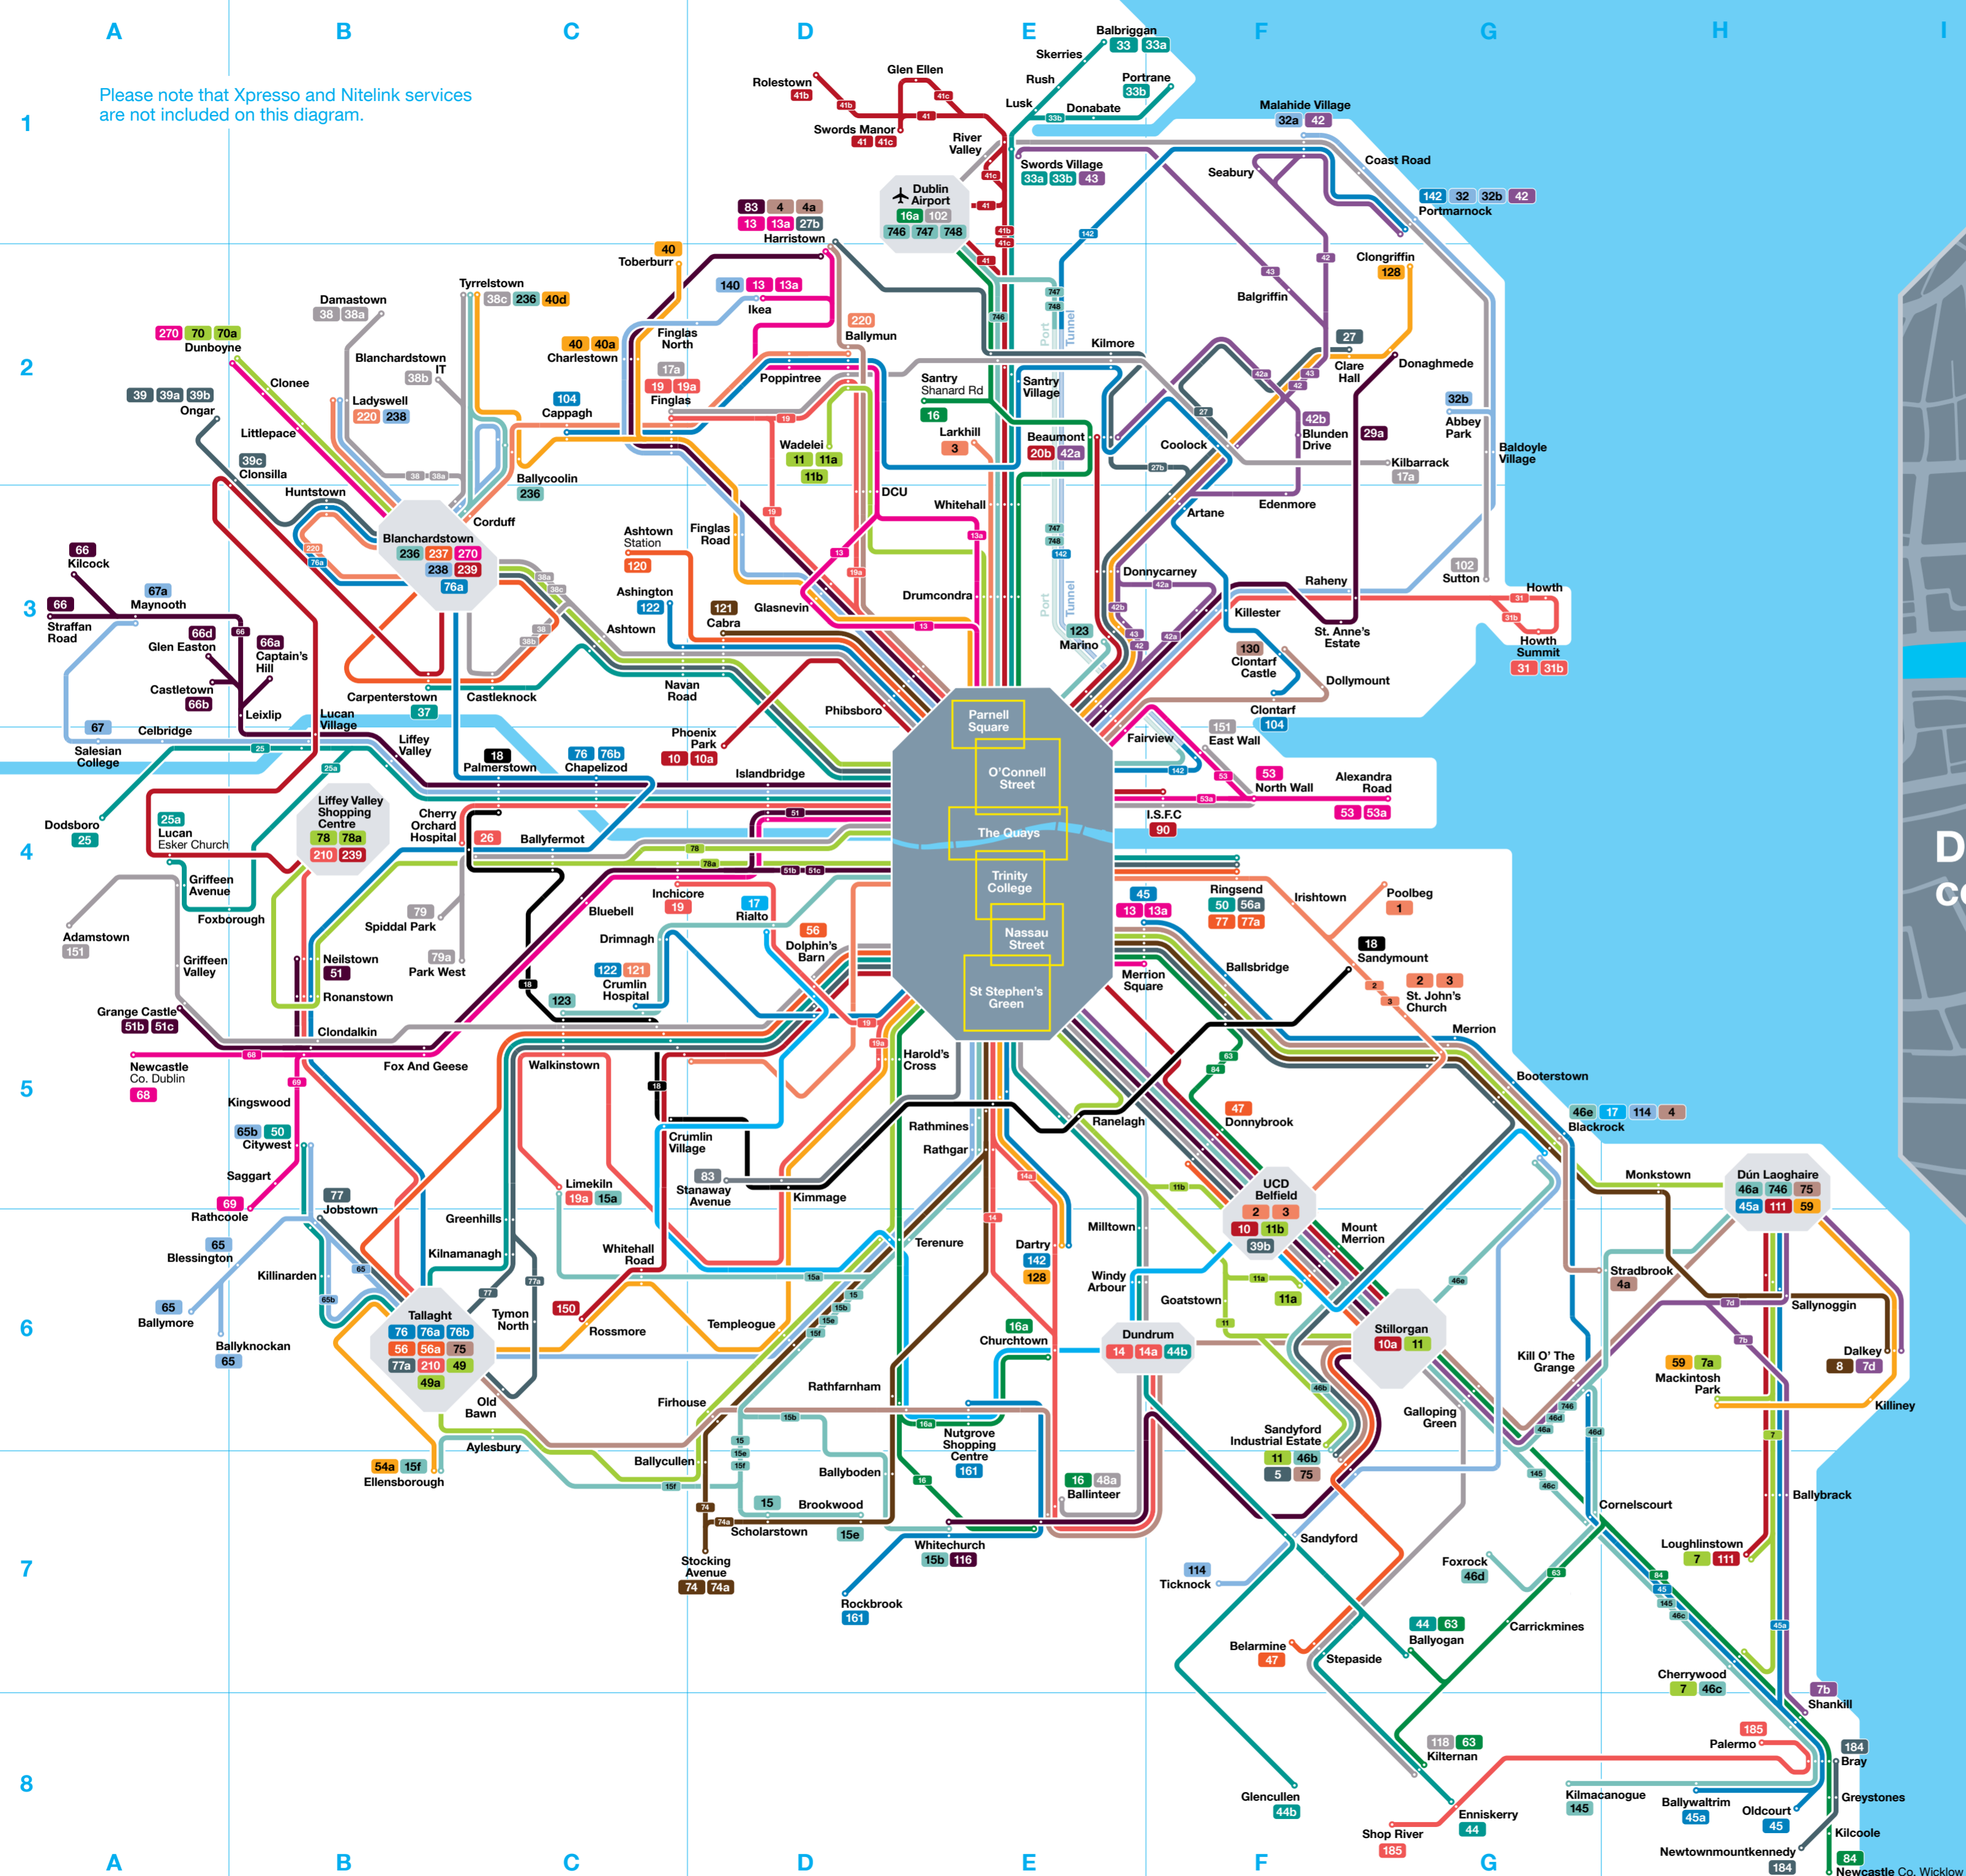

Please note that Xpresso and Nitelink services are not included on this diagram.

Finding your stop
Ag aimsiú do stad bus

Once you have found your destination in the index overleaf you can locate the relevant city centre stops on the city centre map above and the relevant bus routes on the diagram to the left.

Nuair a aimsíonn tú do cheann scríbe ar an innéacs lastall is féidir leat stadanna ábhartha lár na cathrach a aimsiú ar léarscáil lár na cathrach thuas agus na bealaí bus ábhartha a aimsiú ar an léarscáil ar chlé.

Dublin Bus Network 2009
 Bus Átha Cliath Gréasán 2009

Using this leaflet

Ag úsáid na bileoige seo

Once you have found your destination in the index you can locate the relevant city centre stops on the city centre map.

Some buses depart from more than one city centre area, the city centre map will help you find the nearest stop.

Imíonn roinnt busanna ó níos mó ná ceantar amháin i lár na cathrach agus cabhróidh an léarscáil thuas leat an stad is gaire a aimsiú.