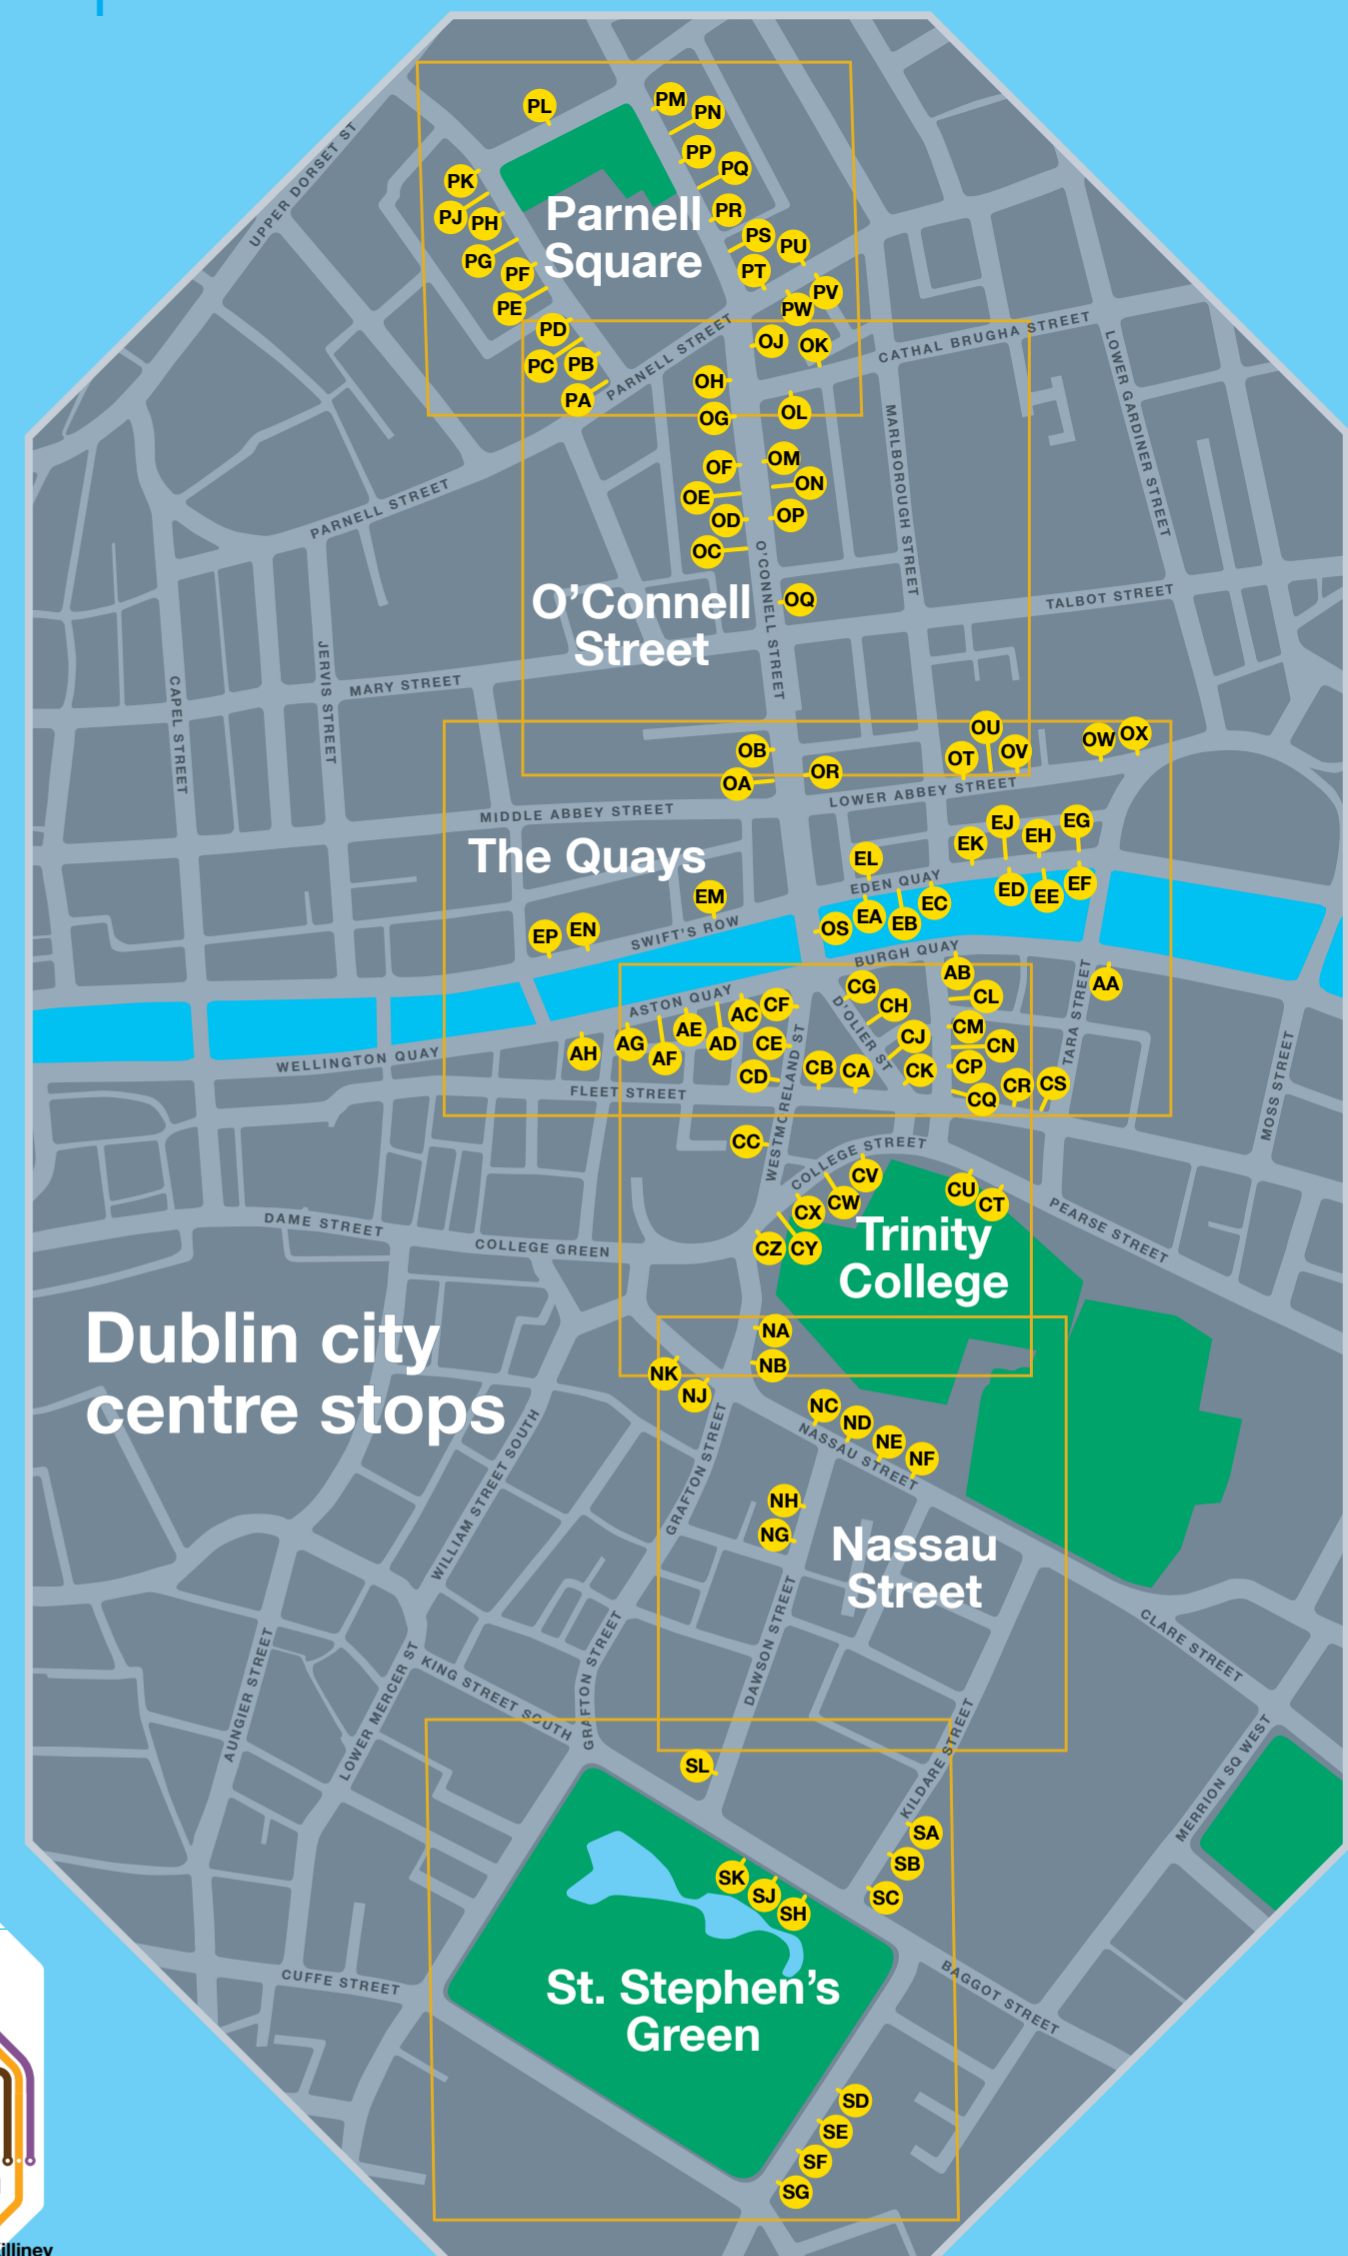

Please note that Xpresso and Nitelink services are not included on this diagram.

Finding your stop
Ag aimsiú do stad bus

Once you have found your destination in the index overleaf you can locate the relevant city centre stops on the city centre map above and the relevant bus routes on the diagram to the left.

Nuair a aimsíonn tú do cheann scríbe ar an innéacs lastall is féidir leat stadanna ábhartha lár na cathrach a aimsiú ar léarscáil lár na cathrach thuas agus na bealaí bus ábhartha a aimsiú ar an léarscáil ar chlé.

Nuair a aimsíonn tú do cheann scríbe ar an innéacs is féidir leat stadanna ábhartha lár na cathrach a aimsiú ar léarscáil lár na cathrach.

Each city centre area has a set of stop codes that corresponds to the area name. Each stop code takes its first letter from the area it is located in:

Some buses depart from more than one city centre area, the city centre map will help you find the nearest stop.

Imíonn roinnt busanna ó níos mó ná ceantar amháin i lár na cathrach agus cabhróidh an léarscáil thuas leat an stad is gaire a aimsiú.