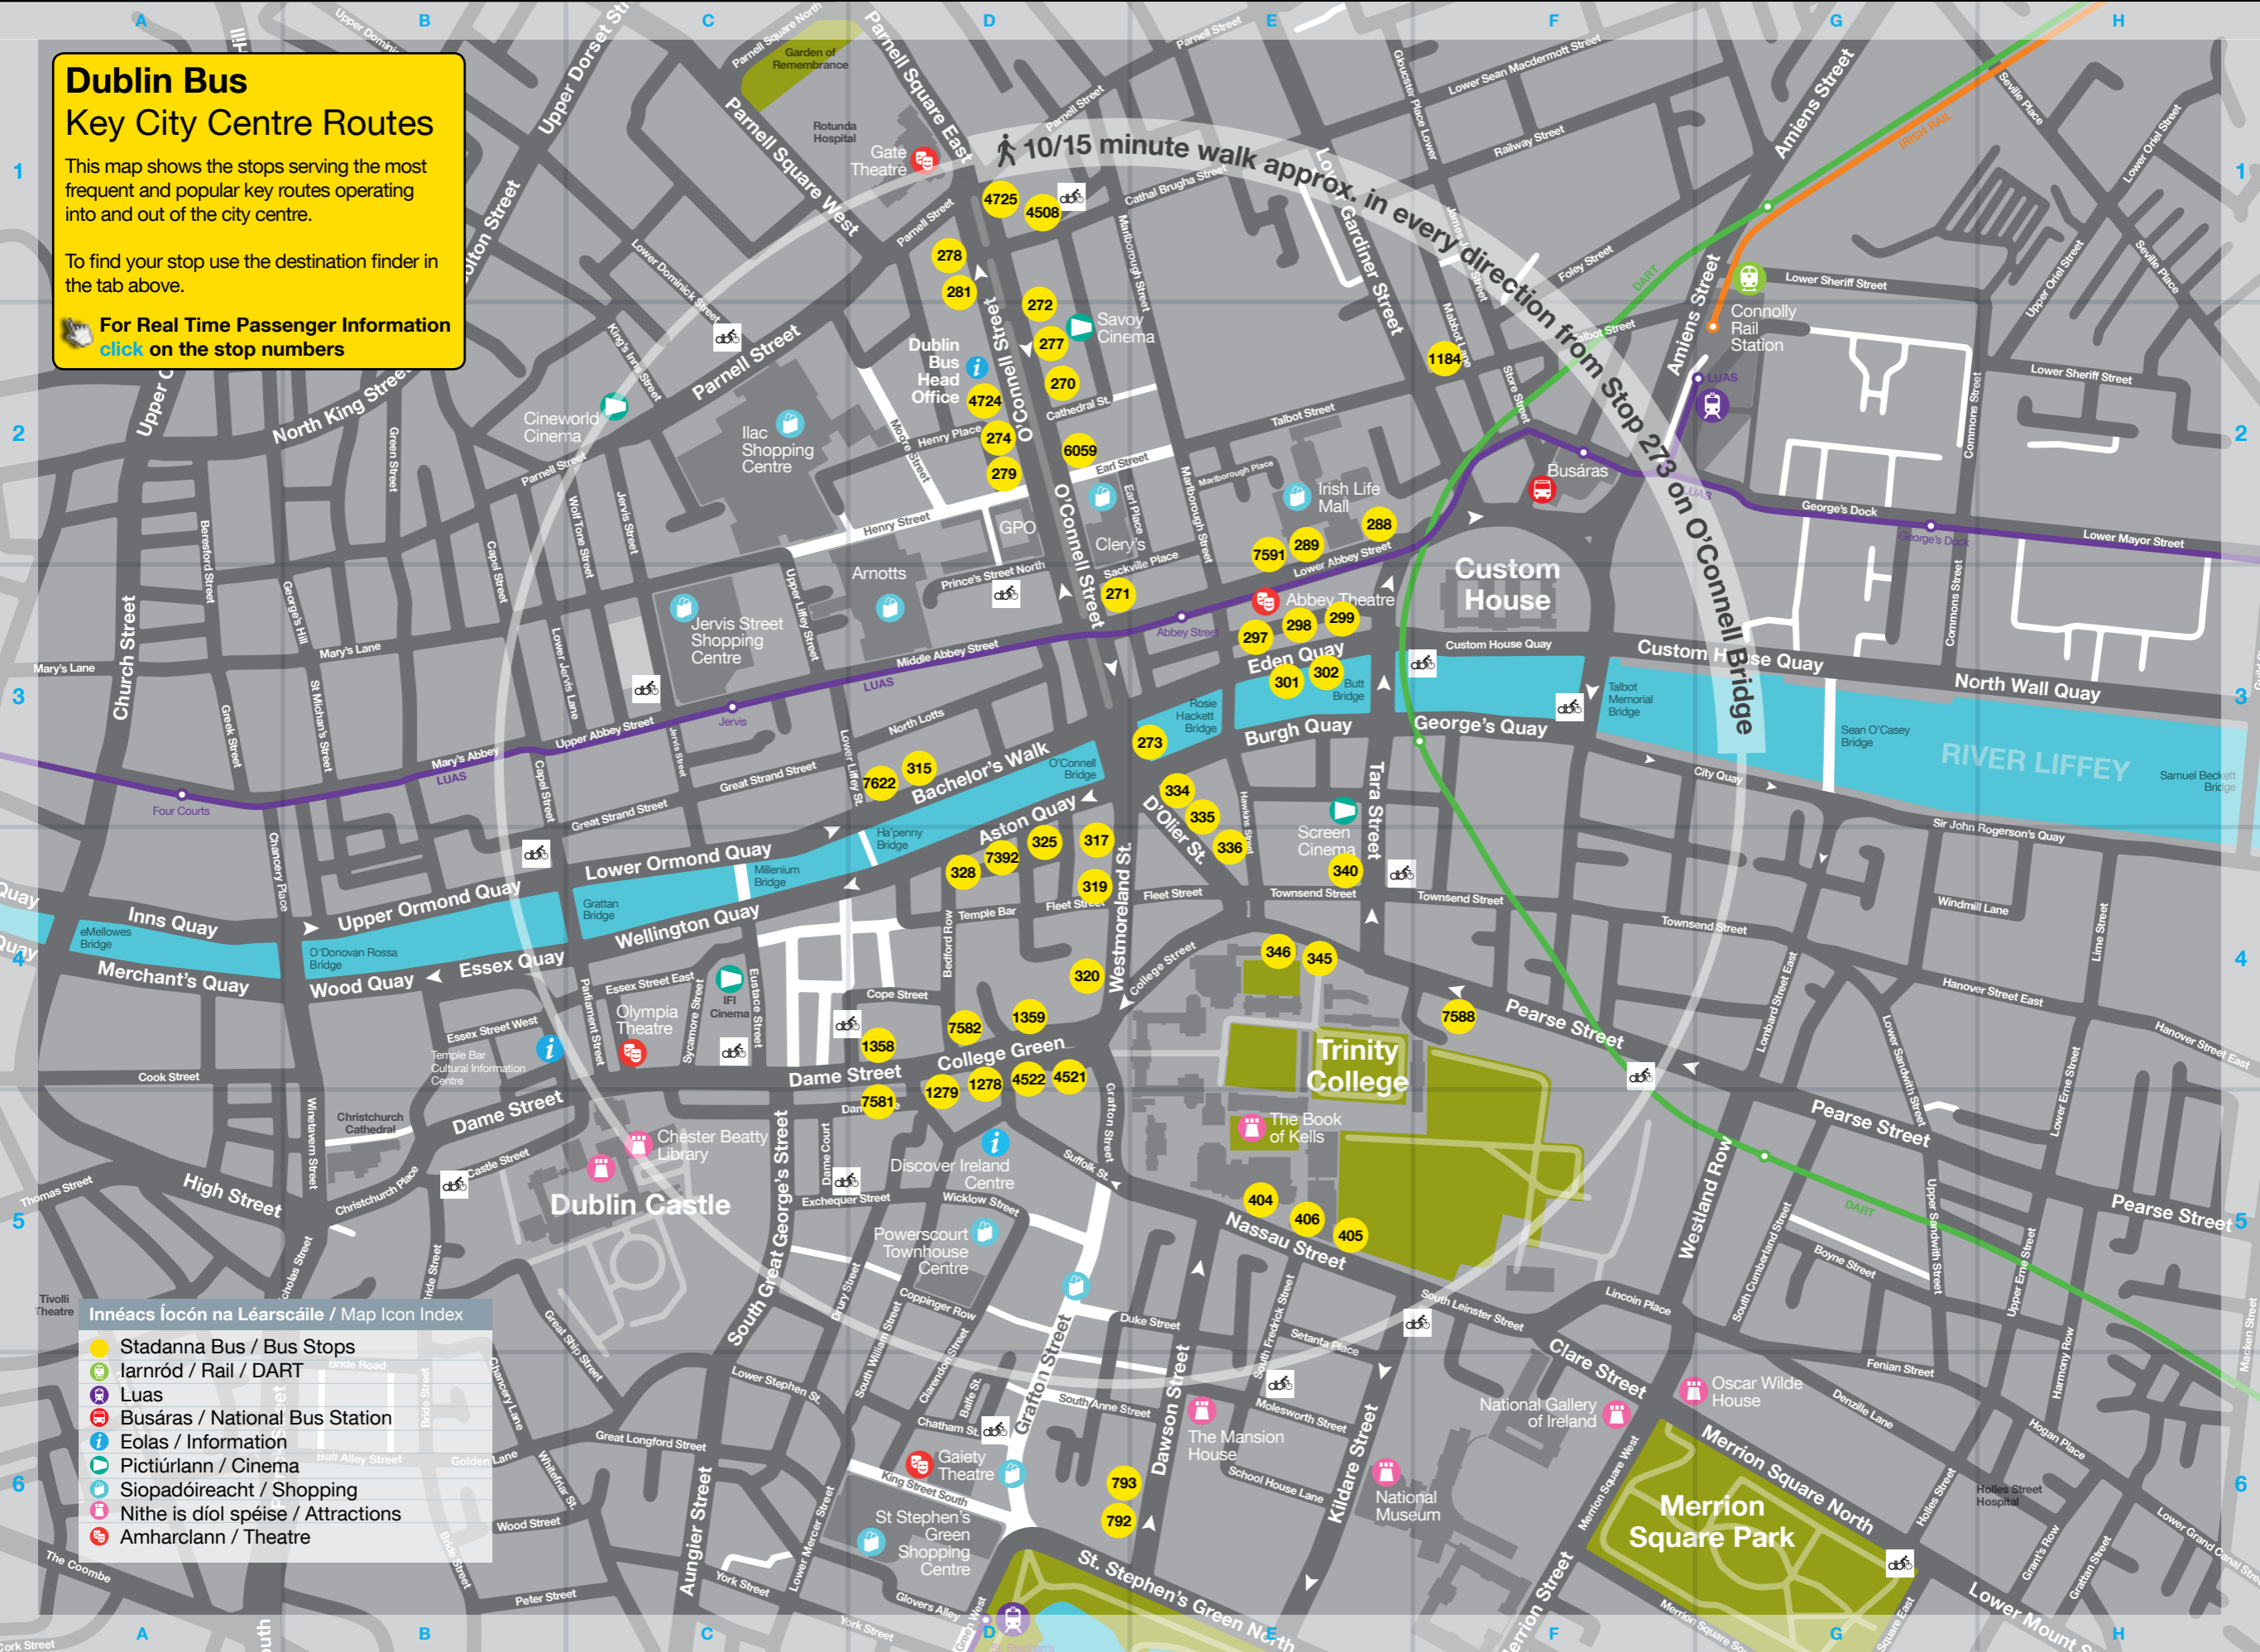

Dublin Bus Key City Centre Routes

This map shows the stops serving the most frequent and popular key routes operating into and out of the city centre.

To find your stop use the destination finder in the tab above.

For Real Time Passenger Information [click on the stop numbers](#)

10/15 minute walk approx. in every direction from Stop 273 on O'Connell Street

Innéacs Íocón na Léarscáile / Map Icon Index

- Stadanna Bus / Bus Stops
- Iarnród / Rail / DART
- Luas
- Busáras / National Bus Station
- Eolas / Information
- Pictiúrlann / Cinema
- Siopadóireacht / Shopping
- Nithe is díol spéise / Attractions
- Amharclann / Theatre

Dublin Bus Key City Centre Routes

Use the index and grid reference to find the right stop on the city centre map.

The stop number shown on the map also appears on the top of the bus stop to help you find your stop more easily.

Route Destination	Bus Route	Stop Number	Grid Ref
Finglas Village	40	279	D2
Glasnevin Cemetery	40	1358	D4
	40	319	D4
	40	279	D2
	140	7582	D4
	140	274	D2
Guinness Storehouse	13, 40	270	D2
	13, 123, 40	335	E3
	13, 40	4521	D4
	123	272	D2
	123	1278	D4
Harold's Cross	9	277	D2
	9	336	E4
	9	1278	D4
	16	270	D2
	16	336	E4
	16	1279	D5
Heuston Rail Station	25/a/b/d, 66/a/b, 67	346	E4
	66/a/b, 67	317	D4
	25/a/b/d	7392	D4
	145	792	D6
	145	345	E4
	145	325	D4
Howth Summit	31/a	289	E2
Howth Village	31/a	289	E2
IKEA	140	7582	D4
	140	319	D4
	140	274	D2
Kimmage	83	315	D3
	9, 83	336	E4
	83	1279	D5
Leeson Street	11	271	D3
	11	404	E5
	46a	6059	D2
	46a, 145	334	E3
	46a, 145	406	E5
Liffey Valley S.C.	40	270	D2
	40	335	E3
	40	4521	D5
Lucan (Esker Church)	25a	346	E4
	25a	7392	D4
Lucan Village	25, 66/a/b, 67	346	E4
	66/a/b, 67	317	D4
	25	7392	D4
Malahide Road	42	1184	F2
Malahide Village	42	1184	F2
Marino	123	1359	D4
	123	274	D2
	123	4508	D1