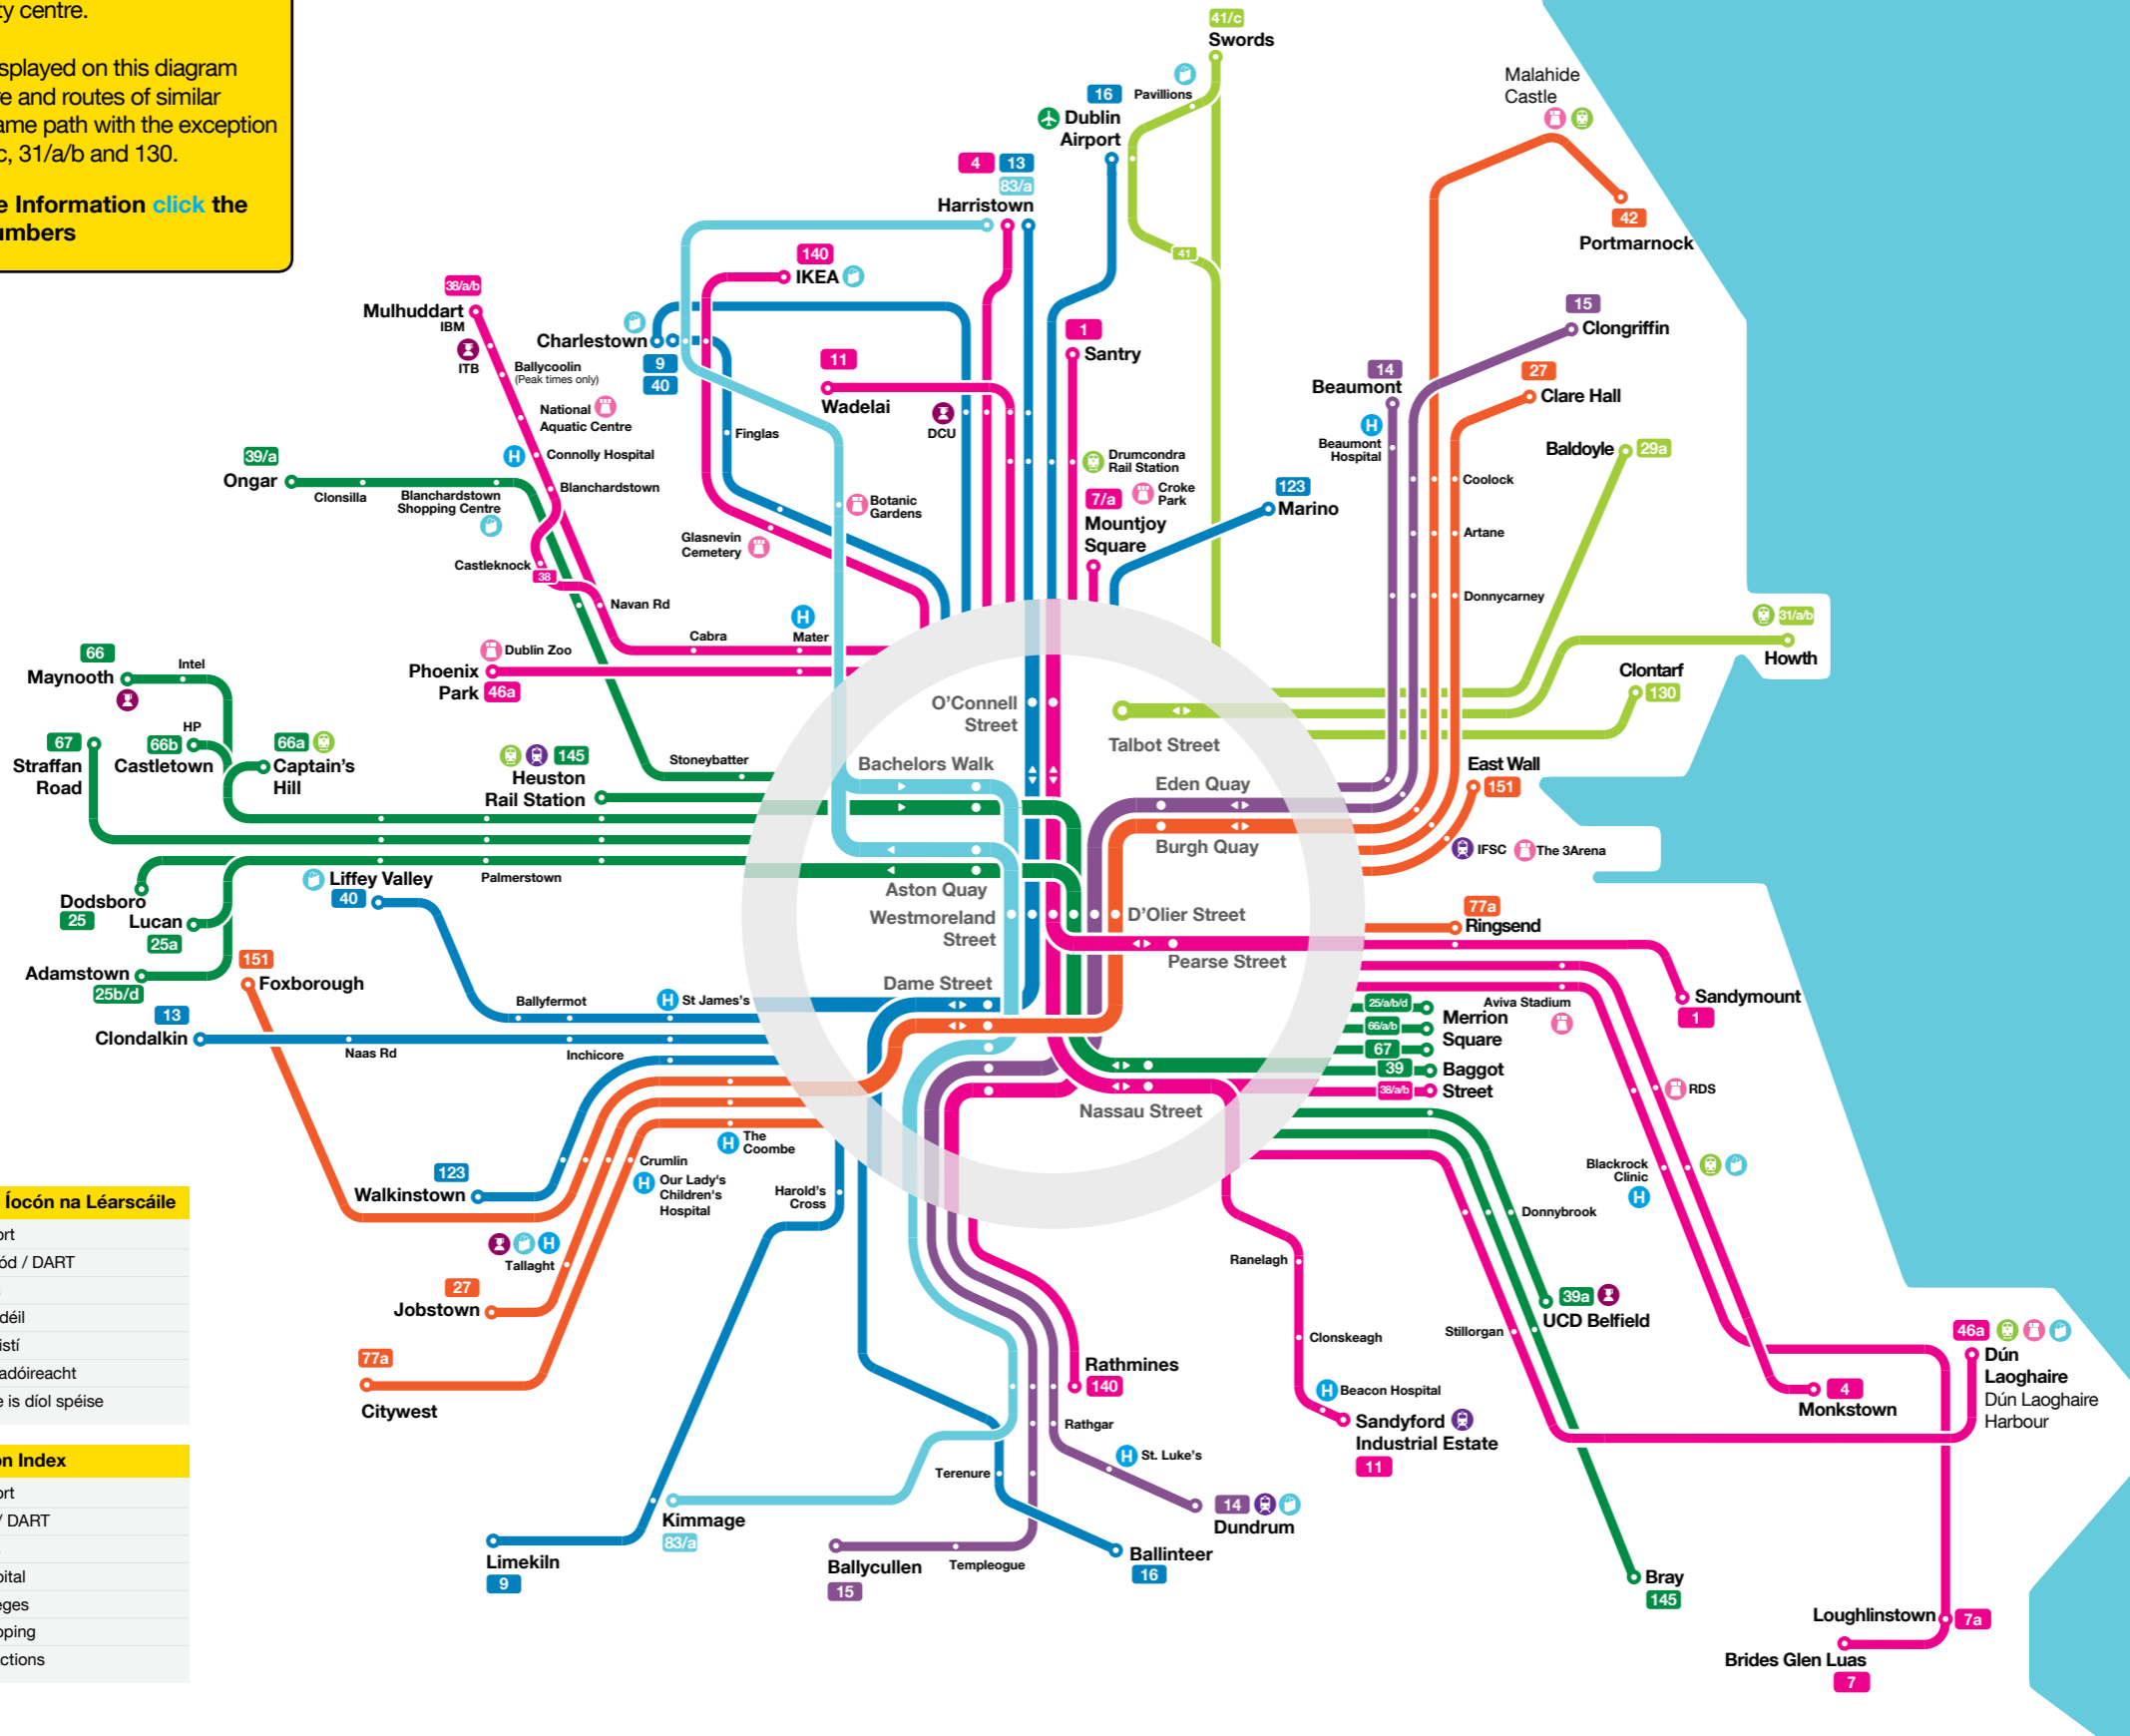

Dublin Bus Core Dublin Bus Routes

This diagram shows the core routes operating in and out of the city centre.

Most bus routes displayed on this diagram cross the city centre and routes of similar colour follow the same path with the exception of Routes 29a, 41/c, 31/a/b and 130.

For Timetable Information [click the Bus Route numbers](#)

Innéacs Íocón na Léarscáile

- Aerfort
- Iarnród / DART
- Luas
- Ospidéal
- Coláistí
- Siopadóireacht
- Nithe is díol spéise

Map Icon Index

- Airport
- Rail / DART
- Luas
- Hospital
- Colleges
- Shopping
- Attractions