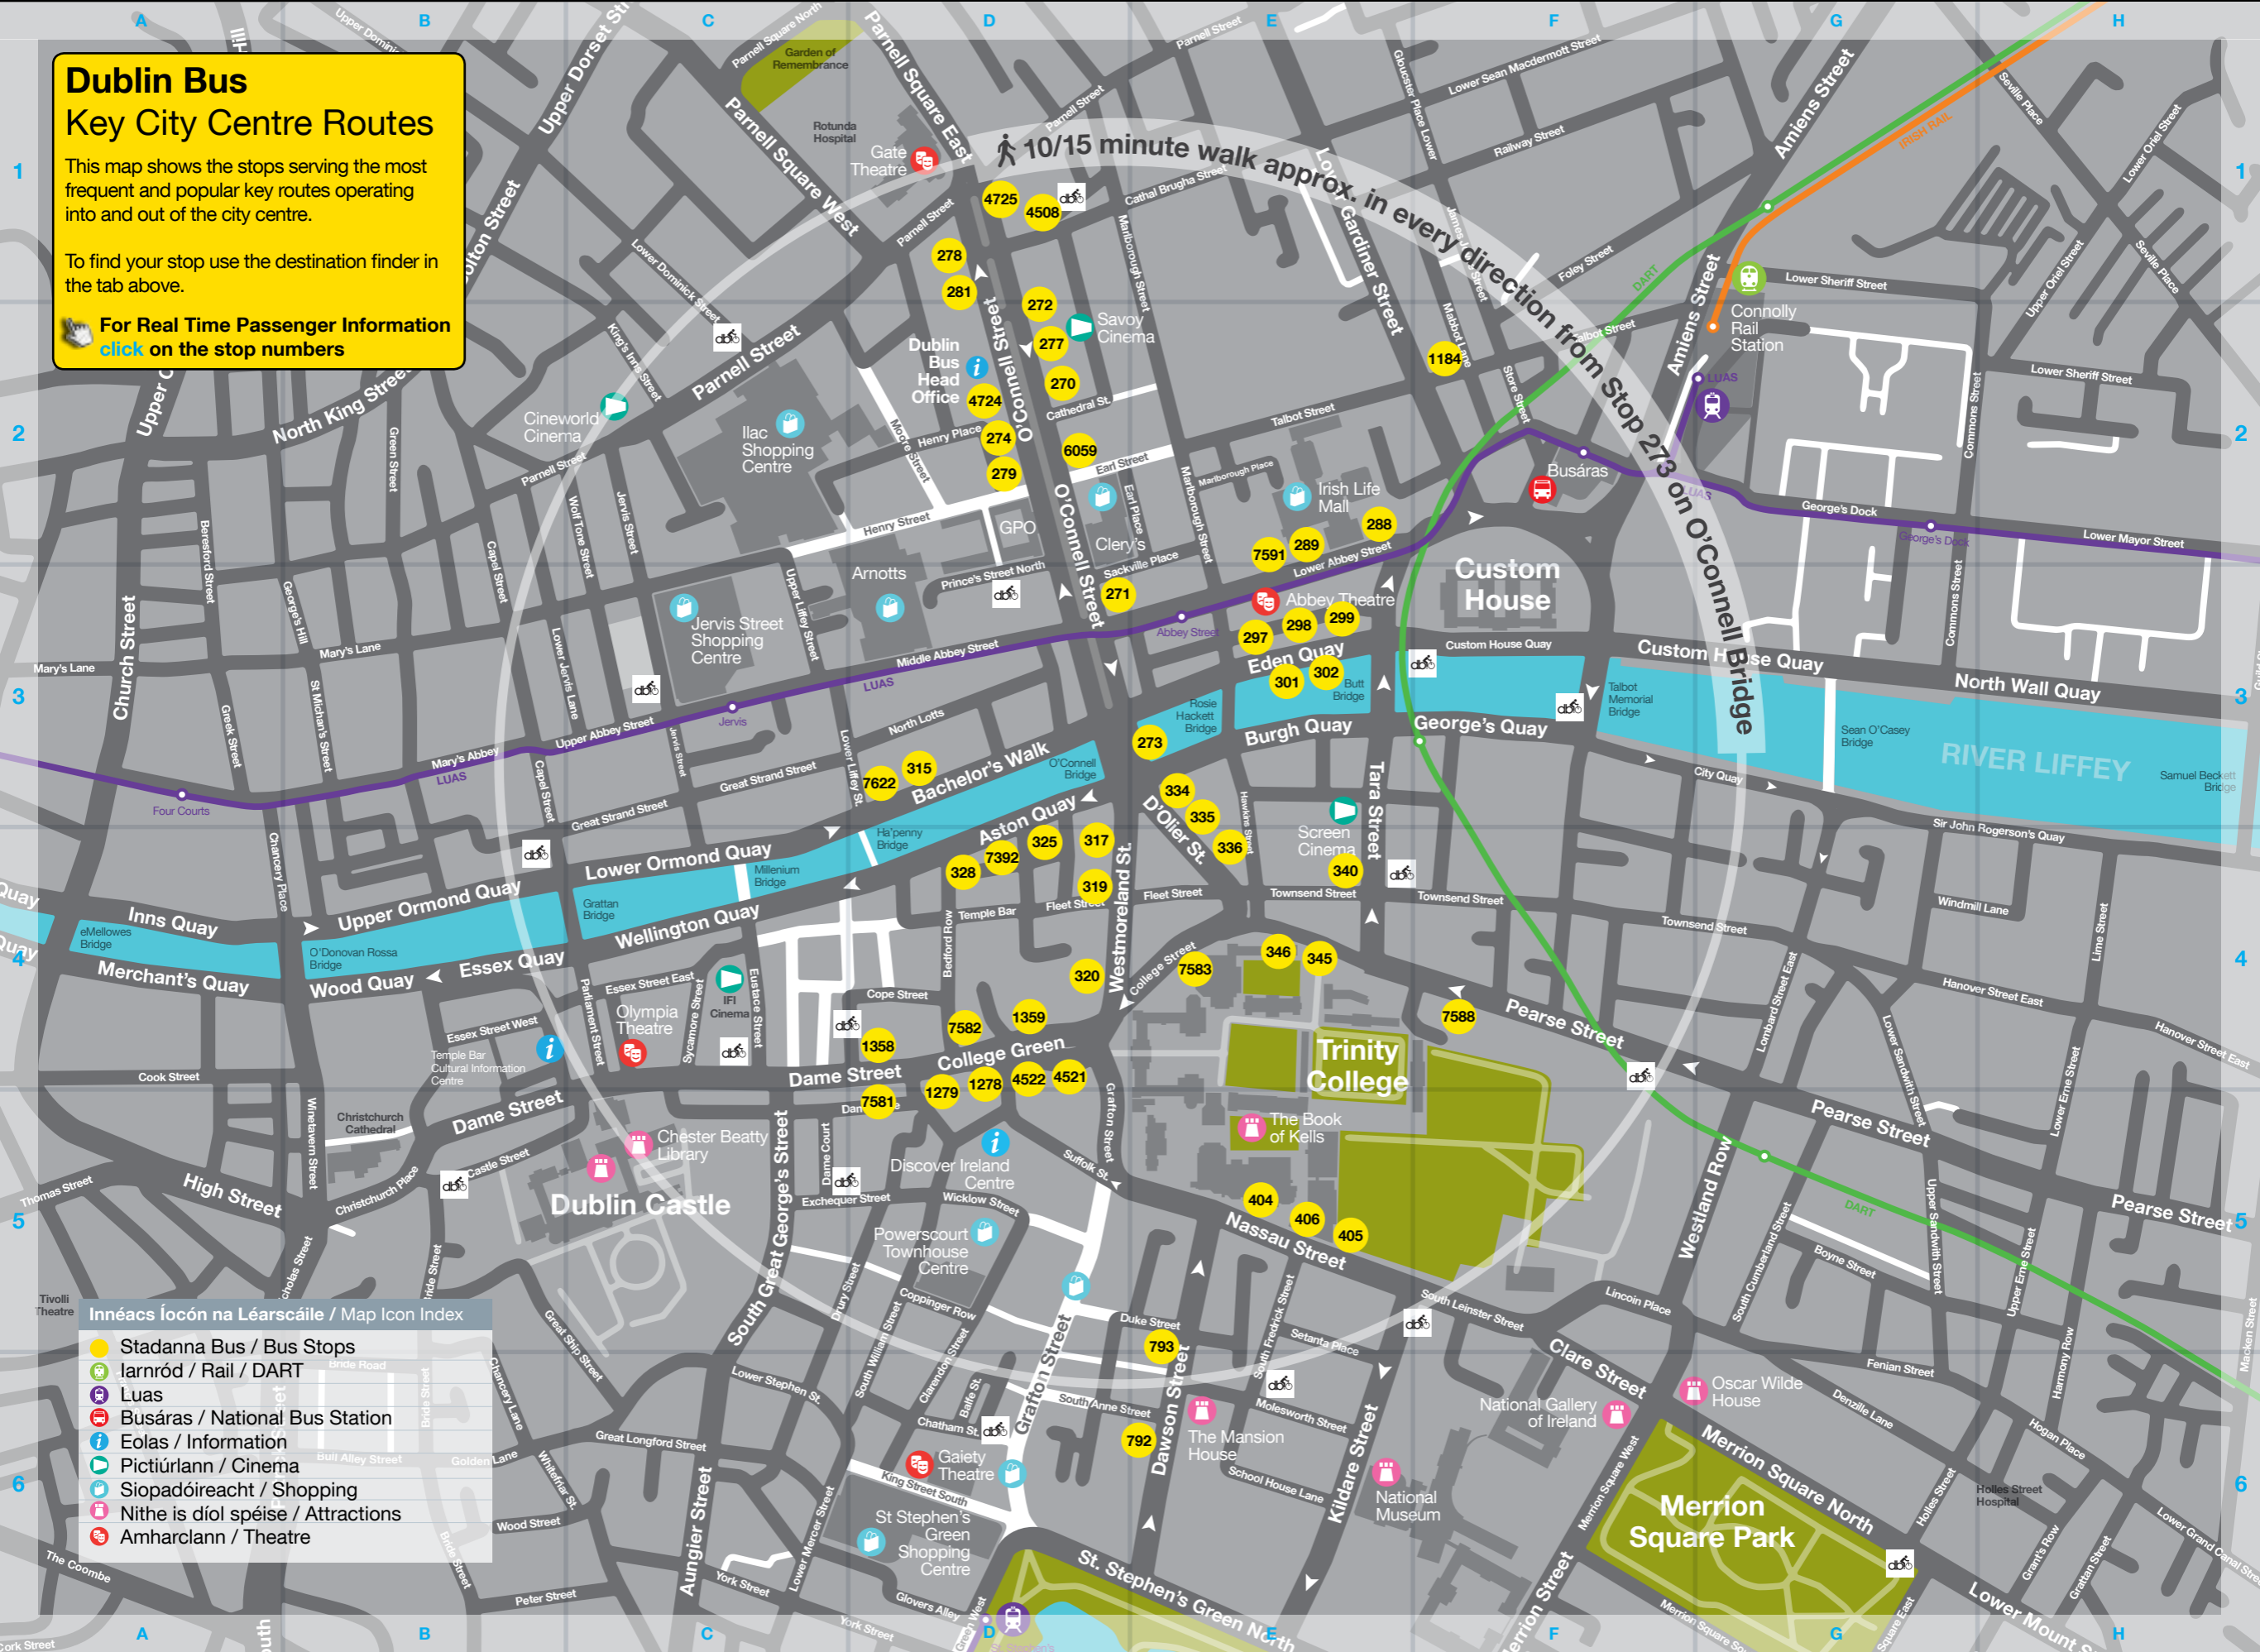

Dublin Bus Key City Centre Routes

This map shows the stops serving the most frequent and popular key routes operating into and out of the city centre.

To find your stop use the destination finder in the tab above.

For Real Time Passenger Information [click on the stop numbers](#)

10/15 minute walk approx. in every direction from Stop 273 on O'Connell Street

Innéacs Íocón na Léarscáile / Map Icon Index

- Stadanna Bus / Bus Stops
- Iarnród / Rail / DART
- Luas
- Busáras / National Bus Station
- Eolas / Information
- Pictiúrlann / Cinema
- Siopadóireacht / Shopping
- Nithe is díol spéise / Attractions
- Amharclann / Theatre

Dublin Bus Key City Centre Routes

Use the index and grid reference to find the right stop on the city centre map.

The stop number shown on the map also appears on the top of the bus stop to help you find your stop more easily.

Route Destination	Bus Route	Stop Number	Grid Ref
Finglas Village	40	279	D2
Glasnevin Cemetery	40	1358	D4
	40	319	D4
	40	279	D2
	140	7582	D4
	140	274	D2
Guinness Storehouse	13, 40	270	D2
	13, 123, 40	335	E3
	13, 40	4521	D4
	123	272	D2
	123	1278	D4
Harold's Cross	9	277	D2
	9	336	E4
	9	1278	D4
	16	270	D2
	16	336	E4
	16	1279	D5
Heuston Rail Station	25/a/b/d, 66/a/b, 67	346	E4
	66/a/b, 67	317	D4
	25/a/b/d	7392	D4
	145	792	E6
	145	345	E4
	145	325	D4
Howth Summit	31/a	289	E2
Howth Village	31/a	289	E2
IKEA	140	7582	D4
	140	319	D4
	140	274	D2
Kimmage	83	315	D3
	9, 83	336	E4
	83	1279	D5
Leeson Street	11	271	D3
	11	404	E5
	46a	6059	D2
	46a, 145	334	E3
	46a, 145	406	E5
Liffey Valley S.C.	40	270	D2
	40	335	E3
	40	4521	D5
Lucan (Esker Church)	25a	346	E4
	25a	7392	D4
Lucan Village	25, 66/a/b, 67	346	E4
	66/a/b, 67	317	D4
	25	7392	D4
Malahide Road	42	1184	F2
Malahide Village	42	1184	F2
Marino	123	1359	D4
	123	274	D2
	123	4508	D1
Mater Hospital	38/a/b	793	E5