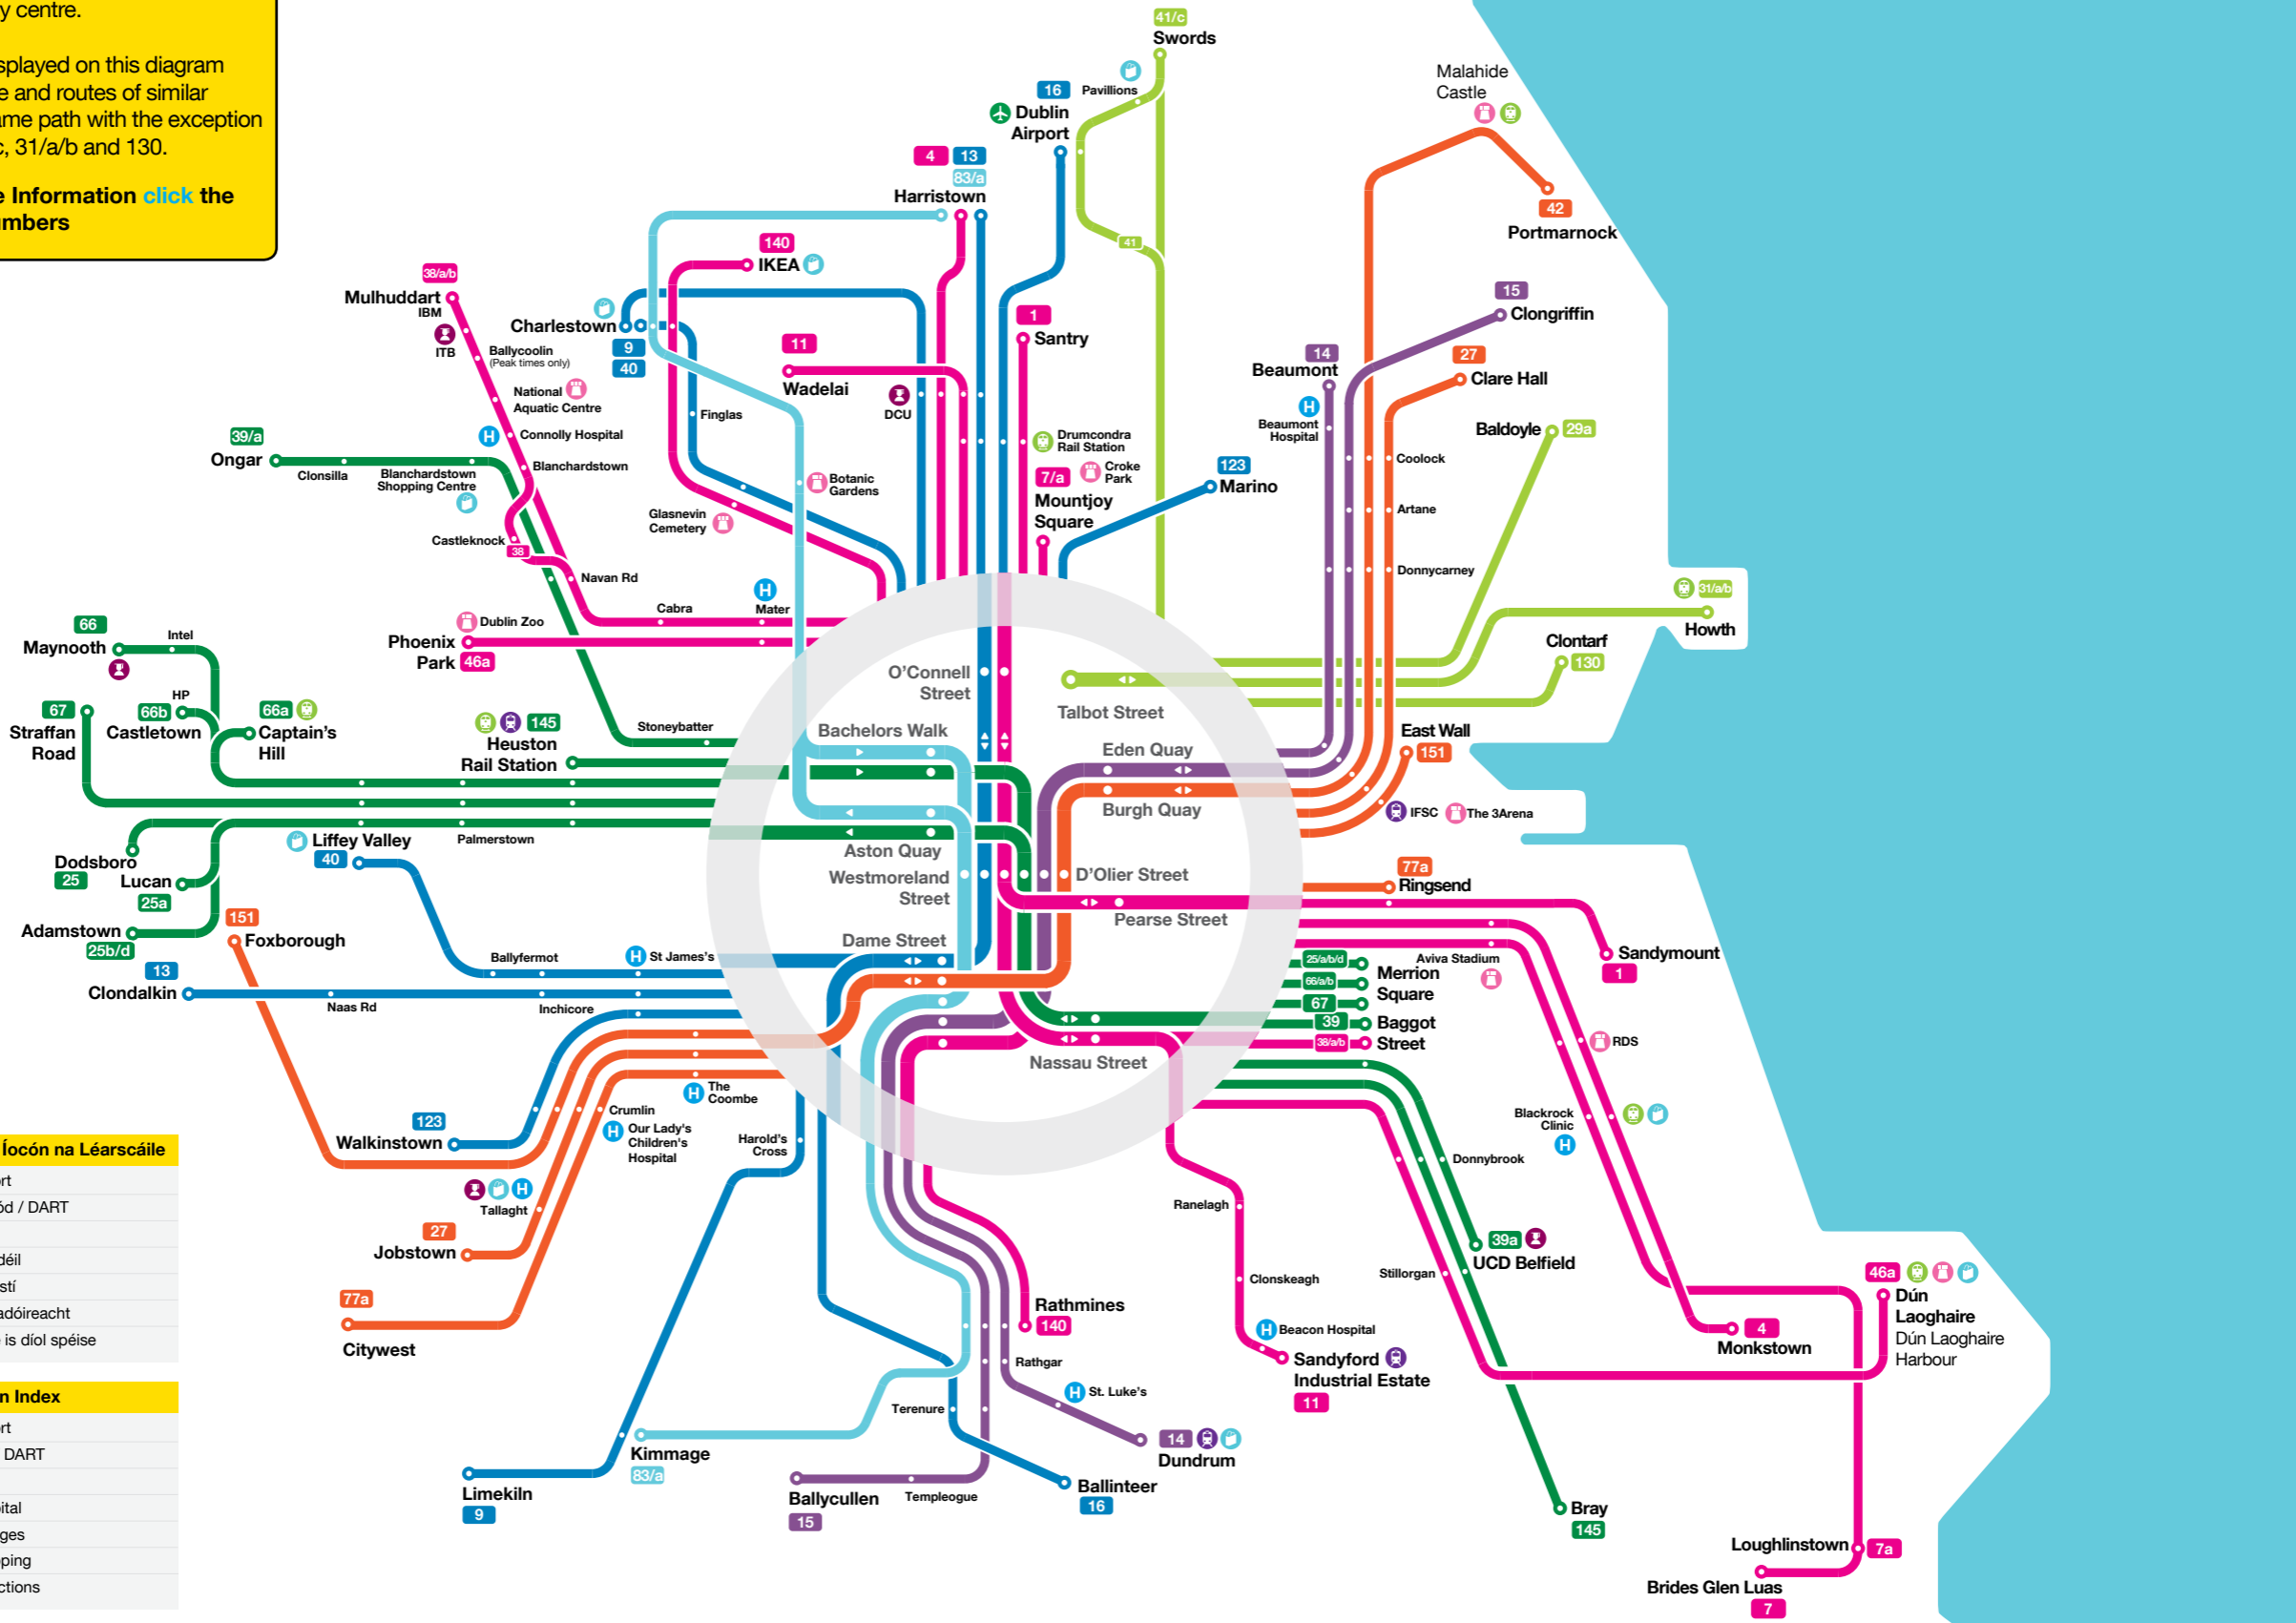

Dublin Bus Core Dublin Bus Routes

This diagram shows the core routes operating in and out of the city centre.

Most bus routes displayed on this diagram cross the city centre and routes of similar colour follow the same path with the exception of Routes 29a, 41/c, 31/a/b and 130.

For Timetable Information [click the Bus Route numbers](#)

Innéacs Íocón na Léarscáile

- Aerfort
- Iarnród / DART
- Luas
- Ospidéal
- Coláistí
- Siopadóireacht
- Nithe is díol spéise

Map Icon Index

- Airport
- Rail / DART
- Luas
- Hospital
- Colleges
- Shopping
- Attractions